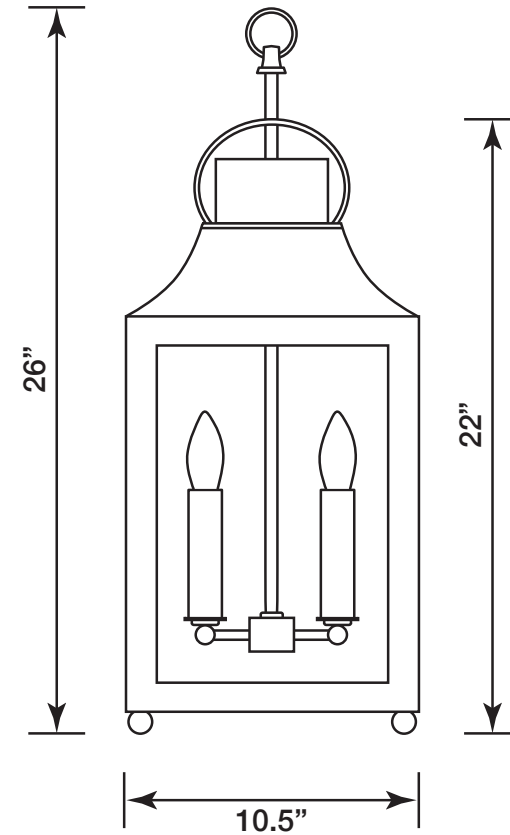

MARIBEL LANTERN

COLEEN
AND
COMPANY

310.606.2050
info@coleenandcompany.com
ColeenAndCompany.com

- Handcrafted and finished by artisans in Los Angeles, CA
- Lead time: Please inquire
- UL Rated 

- Standard Size:
Lantern: 10.5" w x 22" h,
Total height: 26"
- Sockets: 3x Candelabra base
- Wattage: Max 60 Watts
each socket

- Ships standard with 36" of solid brass chain and a 5" dia. canopy
- Available in any custom color +10%, and custom size (email for quote)
- Nickel hardware +20% (includes any custom color)