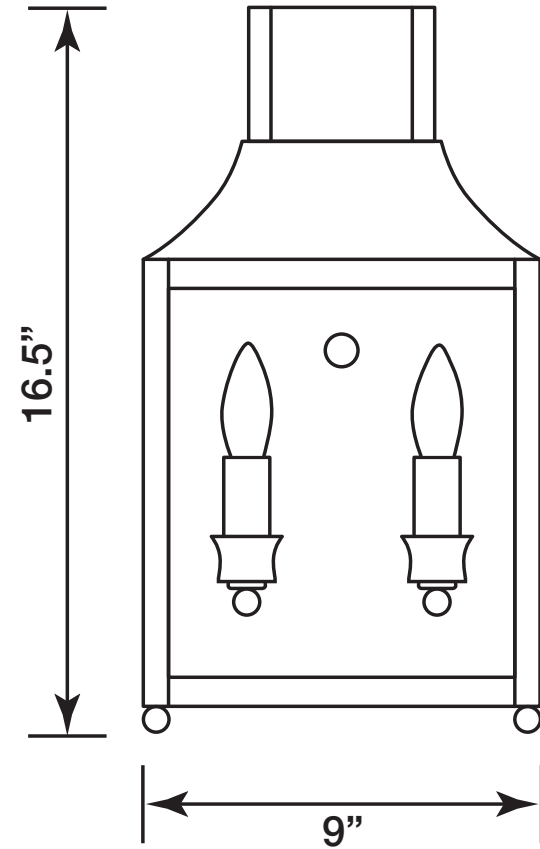

MARIBEL LANTERN SCONCE

COLEEN
AND
COMPANY

310.606.2050
info@coleenandcompany.com
ColeenAndCompany.com

- Handcrafted and finished by artisans in Los Angeles, CA
- Lead time: Please inquire
- UL Rated

- Standard Size:
  9"w x 6.75"d x 16.5"h
  Mounting hole height: 8.25"
- Sockets: 2x Candelabra base
- Wattage: Max 40 Watts
  each socket

- Available in any custom color +10%
- Nickel hardware +20%
  (includes any custom color)