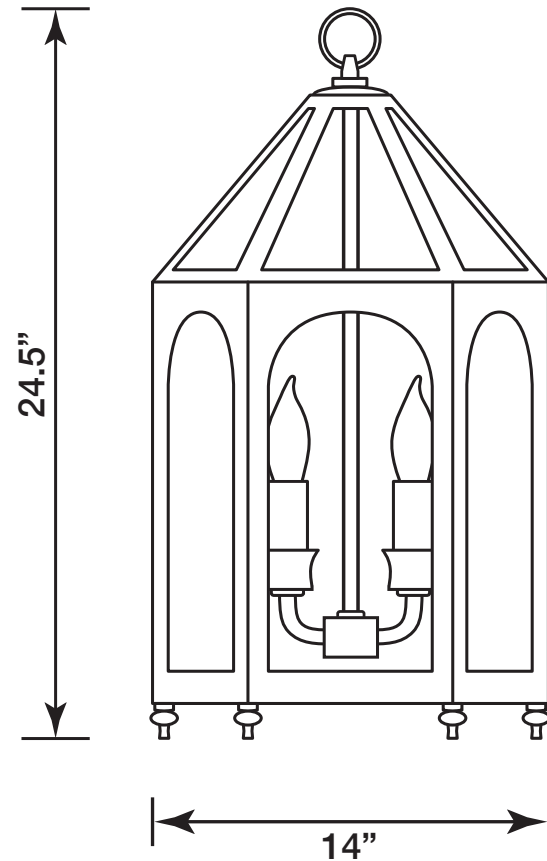

THE LUCIA LANTERN

COLEEN
AND
COMPANY

310.606.2050
info@coleenandcompany.com
ColeenAndCompany.com

- Handcrafted and finished by artisans in Los Angeles, CA
- Lead time: Please inquire
- UL Rated

- Standard Size: 14" w x 24.5" h (height to top of loop)
- Sockets: 4x Candelabra base
- Wattage: Max 60 Watts each socket

- Glossy finish standard
- Ships standard with 36" of solid brass chain and a 5" dia. canopy
- Available in any custom color +10%, and custom size (email for quote)
- Nickel hardware +20% (includes any custom color)