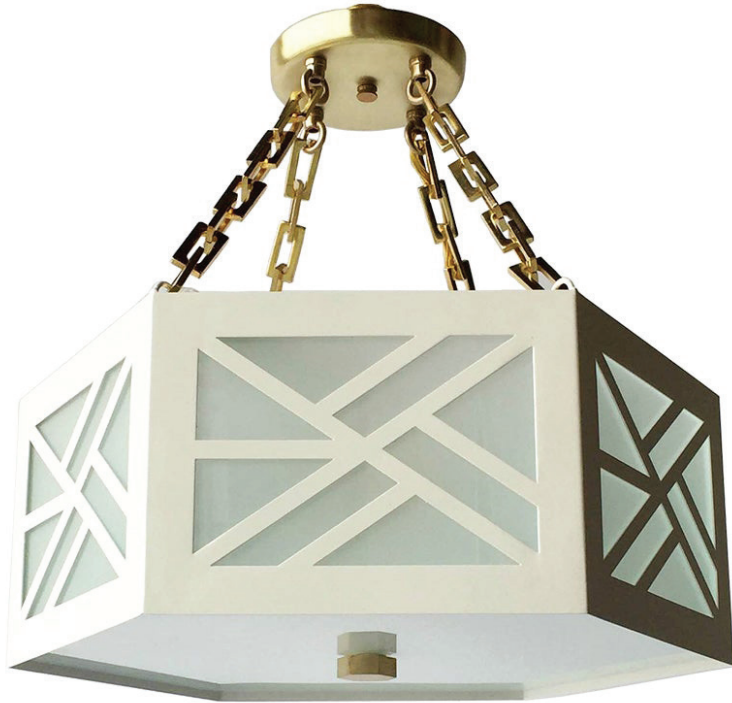

LEXI SEMI FLUSH

COLEEN
AND
COMPANY

310.606.2050
info@coleenandcompany.com
ColeenAndCompany.com

- Handcrafted and finished by artisans in Los Angeles, CA
- Lead time: Please inquire
- UL Rated

- Available in 3 sizes:
  Small: 14" w x 12" d x 14" hA, 6" hB
  Med: 17" w x 14.5" d x 15.25" hA, 6.5" hB
  Large: 20" w x 17.25" d x 18" hA, 7.5" hB
- Sockets: 3x Candelabra base
- Wattage: Max 60 Watts each socket

- Glossy finish standard
- Includes a 5" dia. canopy
- Available in any custom color +10%, and custom size (email for quote)
- Nickel hardware +20% (includes any custom color)