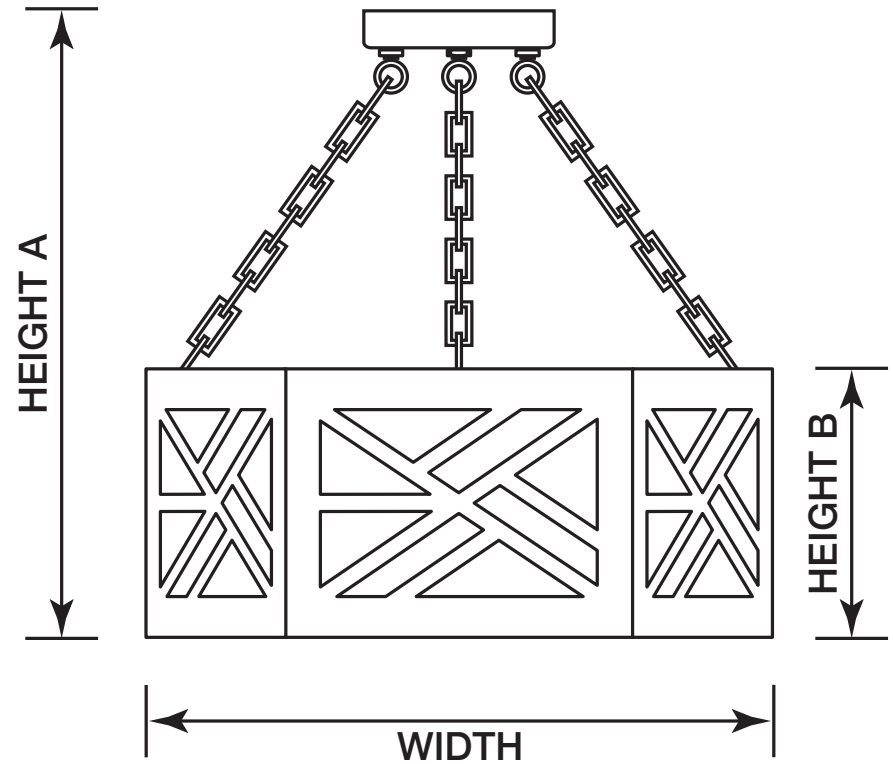

LEXI SEMI FLUSH

COLEEN
AND
COMPANY

310.606.2050
info@coleenandcompany.com
ColeenAndCompany.com

- Handcrafted and finished by artisans in Los Angeles, CA
- Lead time: Please inquire
- UL Rated

- Available in 3 sizes:
  Small: 14" w x 12" d x 14" hA, 6" hB
  Med: 17" w x 14.5" d x 15.25" hA, 6.5" hB
  Large: 20" w x 17.25" d x 18" hA, 7.5" hB
- Sockets: 3x Candelabra base
- Wattage: Max 60 Watts each socket

- Glossy finish standard
- Includes a 5" dia. canopy
- Available in any custom color +10%, and custom size (email for quote)
- Nickel hardware +20% (includes any custom color)