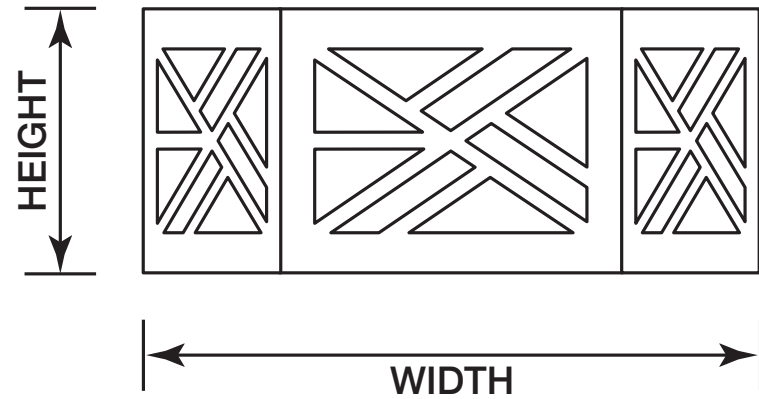

LEXI FLUSH MOUNT

COLEEN
AND
COMPANY

310.606.2050
info@coleenandcompany.com
ColeenAndCompany.com

- Handcrafted and finished by artisans in Los Angeles, CA
- Lead time: Please inquire
- UL Rated 

- Available in 3 sizes:
Small: 14" w x 12" d x 6" h
Medium: 17" w x 15" d x 6.5" h
Large: 20" w x 17.25" d x 7.5" h
- Sockets: 3x Candelabra base
- Wattage: Max 40 Watts each socket