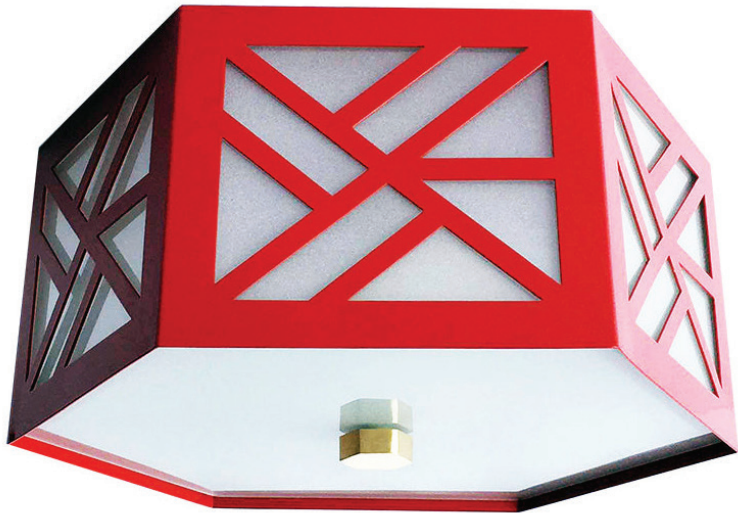

LEXI FLUSH MOUNT

COLEEN
AND
COMPANY

310.606.2050
info@coleenandcompany.com
ColeenAndCompany.com

- Handcrafted and finished by artisans in Los Angeles, CA
- Lead time: Please inquire
- UL Rated 

- Available in 3 sizes:
Small: 14" w x 12" d x 6" h
Medium: 17" w x 15" d x 6.5" h
Large: 20" w x 17.25" d x 7.5" h
- Sockets: 3x Candelabra base
- Wattage: Max 40 Watts each socket

- Glossy finish standard
- Available in any custom color +10%, and custom size (email for quote)
- Nickel hardware +20% (includes any custom color)