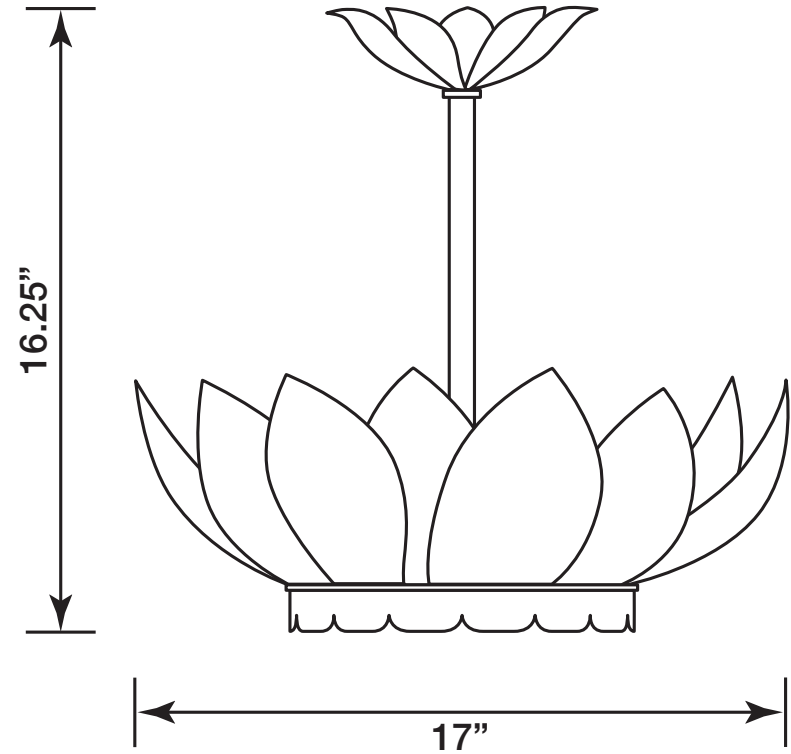

LEAFY PENDANT

COLEEN
AND
COMPANY

310.606.2050

info@coleenandcompany.com
ColeenAndCompany.com

- Handcrafted and finished by artisans in Los Angeles, CA
- Lead time: Please inquire
- UL Rated 

- Standard Size: 17" dia. x 16.25"h
- Sockets: 3x Candelabra base
- Wattage: Max 60 Watts each socket