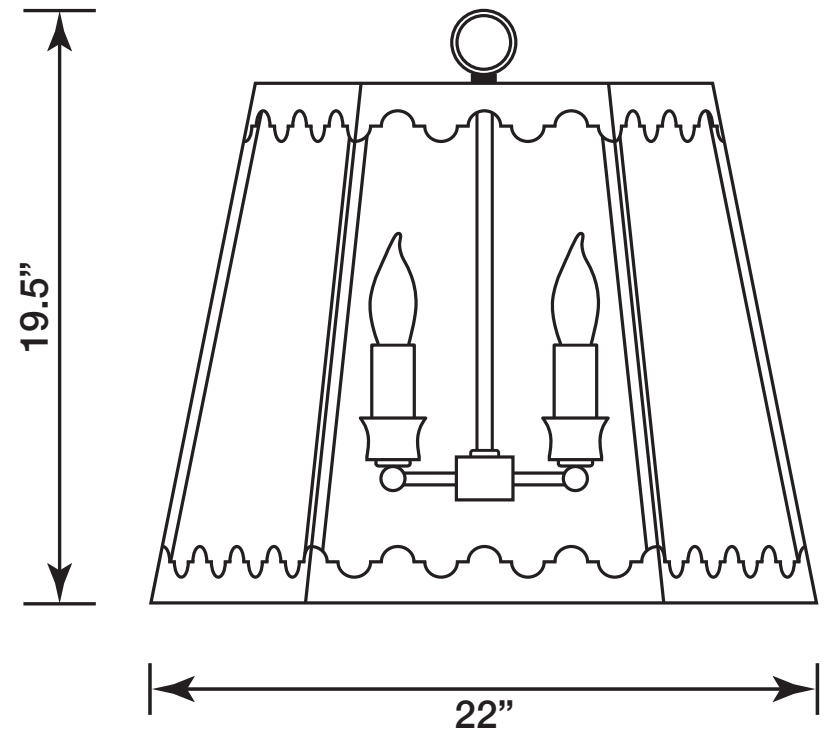

THE JOSEPHINE LANTERN

COLEEN
AND
COMPANY

310.606.2050
info@coleenandcompany.com
ColeenAndCompany.com

- Handcrafted and finished by artisans in Los Angeles, CA
- Lead time: Please inquire
- UL Rated 

- Standard Size: 22" w x 19.5" h (height to top of loop)
- Sockets: 4x Candelabra base
- Wattage: Max 60 Watts each socket

- Ships standard with 15" rod above top loop, 24" of solid brass chain, and a 5" dia. canopy
- Available in any custom color +10%, and custom size (email for quote)
- Nickel hardware +20% (includes any custom color)