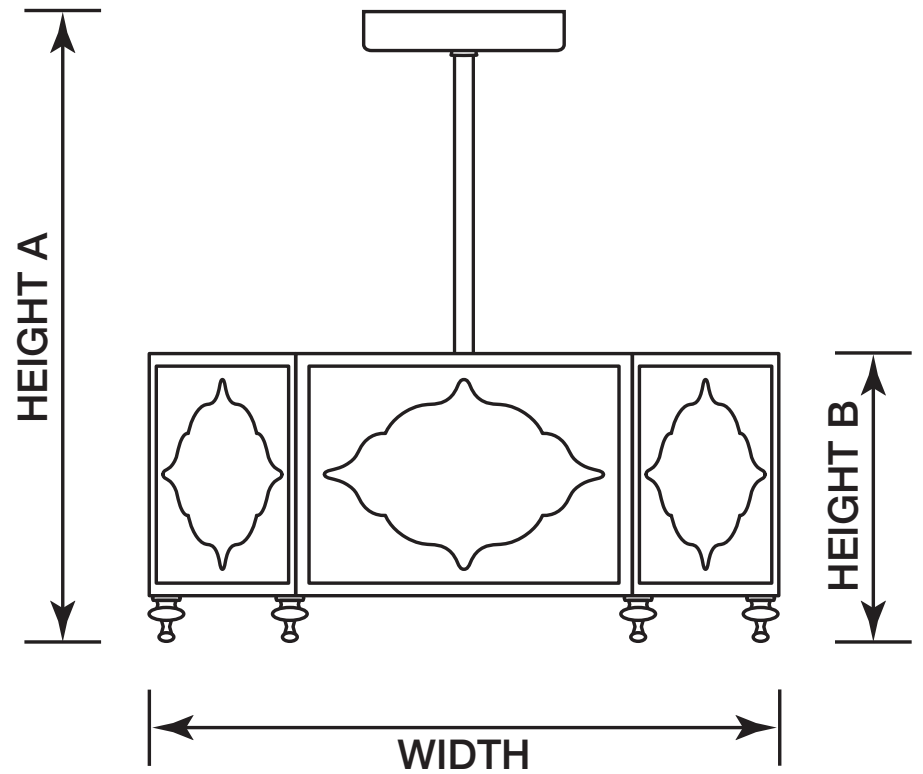

JARDENA SEMI FLUSH

COLEEN
AND
COMPANY

310.606.2050
info@coleenandcompany.com
ColeenAndCompany.com

- Handcrafted and finished by artisans in Los Angeles, CA
- Lead time: Please inquire
- UL Rated

- Available in 3 sizes:
  Small: 14" w x 12" d x 14" hA, 7.25" hB
  Med: 17" w x 14.5" d x 15.25" hA, 7.75" hB
  Large: 20" w x 17.25" d x 18" hA, 8.75" hB
- Sockets: 3x Candelabra base
- Wattage: Max 60 Watts each socket

- Includes a 5" dia. canopy
- Available in any custom color +10%, and custom size (email for quote)
- Nickel hardware +20% (includes any custom color)