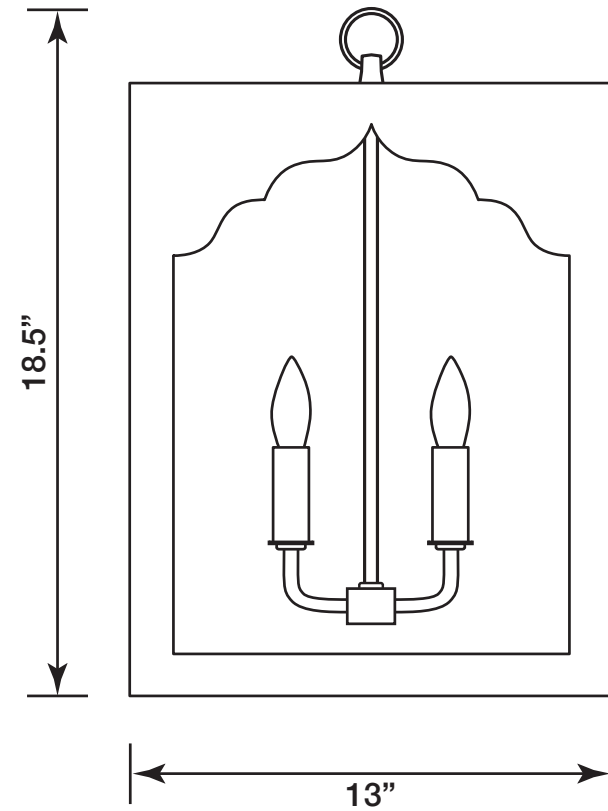

JARDENA LANTERN

COLEEN
AND
COMPANY

310.606.2050
info@coleenandcompany.com
ColeenAndCompany.com

- Handcrafted and finished by artisans in Los Angeles, CA
- Lead time: Please inquire
- UL Rated

- Standard Size: 13" w x 13" d x 18.5" h
- Sockets: 4x Candelabra base
- Wattage: Max 60 Watts each socket
- Glossy finish standard

- Ships standard with 36" of solid brass chain and a 5" dia. canopy
- Available in any custom color +10%, and custom size (email for quote)
- Nickel hardware +20% (includes any custom color)