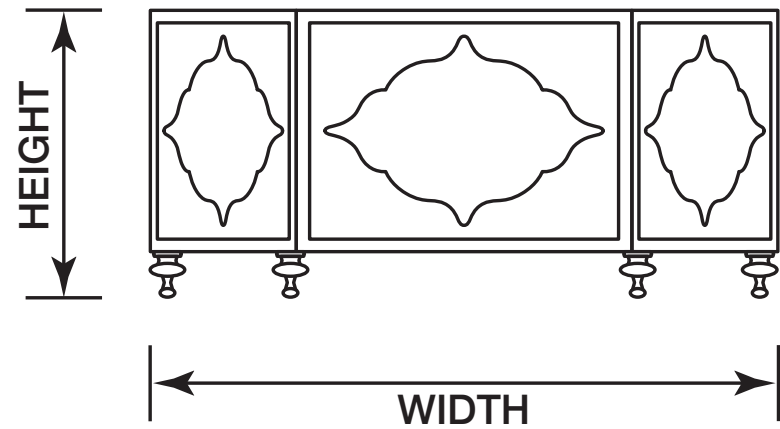

JARDENA FLUSH MOUNT

COLEEN
AND
COMPANY

310.606.2050
info@coleenandcompany.com
ColeenAndCompany.com

- Handcrafted and finished by artisans in Los Angeles, CA
- Lead time: Please inquire
- UL Rated

- Available in 3 sizes:
  Small: 14" w x 12" d x 7.25" h
  Medium: 17" w x 15" d x 7.75" h
  Large: 20" w x 17.25" d x 8.75" h
- Sockets: 3x Candelabra base
- Wattage: Max 40 Watts each socket

- Available in any custom color +10%, and custom size (email for quote)
- Nickel hardware +20% (includes any custom color)