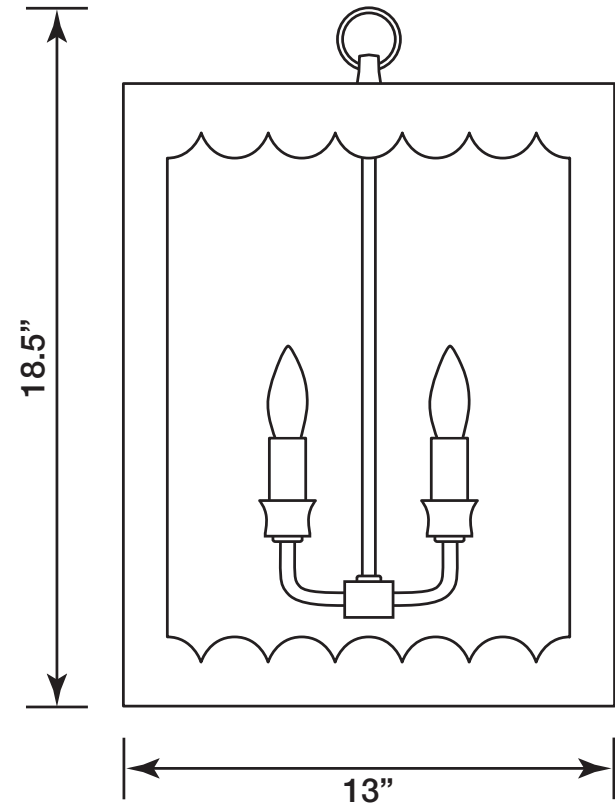

ISABEL LANTERN

COLEEN
AND
COMPANY

310.606.2050
info@coleenandcompany.com
ColeenAndCompany.com

- Handcrafted and finished by artisans in Los Angeles, CA
- Lead time: Please inquire
- UL Rated 

- Standard Size: 13" w 13" d x 18.5" h
- Sockets: 4x Candelabra base
- Wattage: Max 60 Watts each socket
- Glossy finish standard

- Ships standard with 36" of solid brass chain and a 5" dia. canopy
- Available in any custom color +10%, and custom size (email for quote)
- Nickel hardware +20% (includes any custom color)