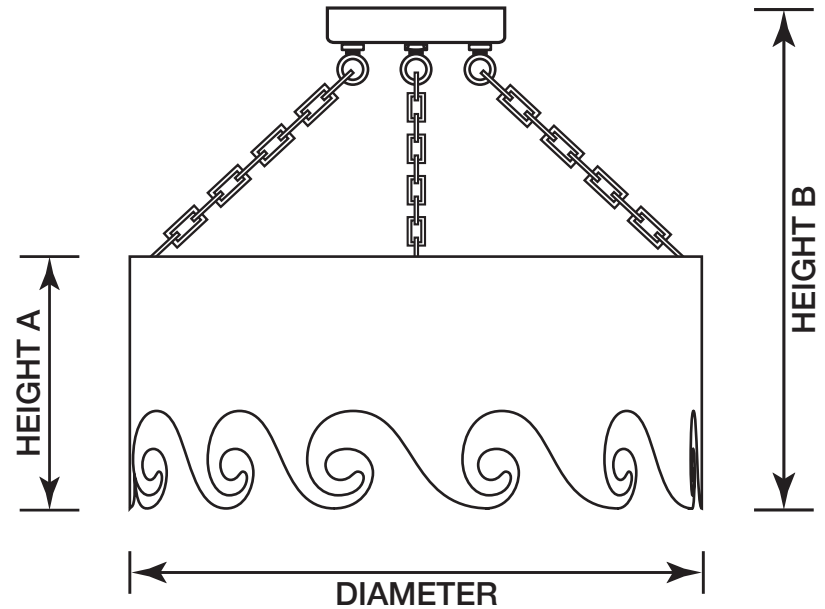

THE HELENA SEMI FLUSH

COLEEN
AND
COMPANY

310.606.2050

info@coleenandcompany.com
ColeenAndCompany.com

- Handcrafted and finished by artisans in Los Angeles, CA
- Lead time: Please inquire
- UL Rated

- Available in 3 Sizes:
  Small: 12" dia., A: 5.5", B: 14"
  Med: 15" dia., A: 6", B: 16"
  Large: 18" dia., A: 6", B: 16"
- Sockets: 3 X Candelabra base
- Wattage: Max 60 Watts each socket

- Includes a 5" dia. canopy
- Available in any custom color +10%, and custom size (email for quote)
- Nickel hardware +20% (includes any custom color)