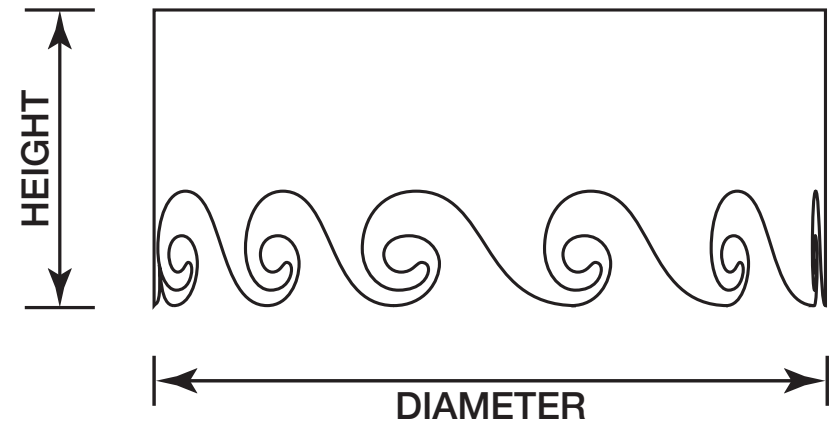

THE HELENA FLUSH MOUNT

COLEEN
AND
COMPANY

310.606.2050

info@coleenandcompany.com
ColeenAndCompany.com

- Handcrafted and finished by artisans in Los Angeles, CA
- Lead time: Please inquire
- UL Rated 

- Available in 3 Sizes:
 - Small: 11.5" dia., 5.5" high
 - Med: 15" dia., 6" high
 - Large: 18" dia., 6" high
- Socket: 3 X Candelabra base
- Wattage: Max 40 Watts each socket