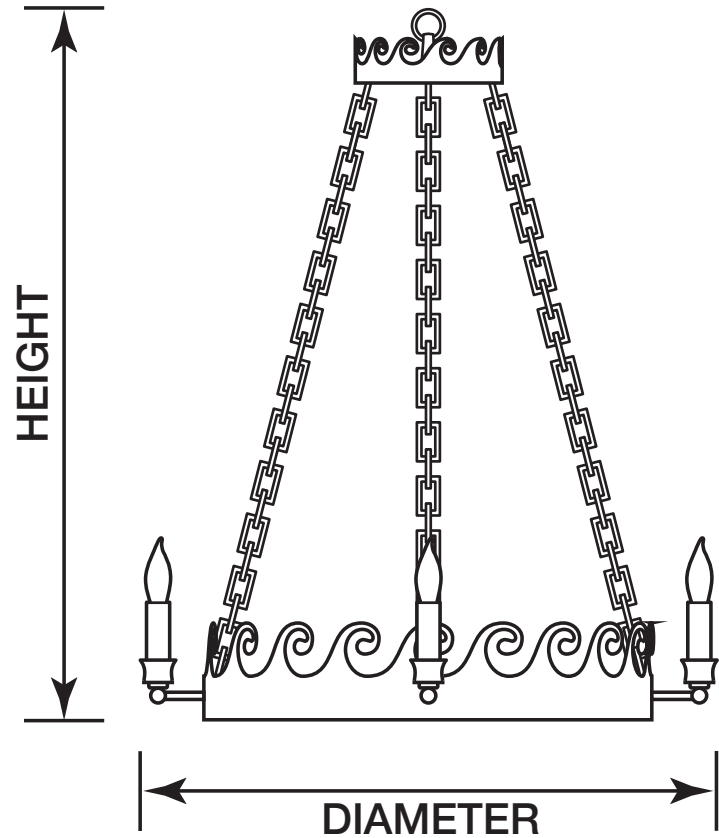

HELENA CHANDELIER

COLEEN
AND
COMPANY

310.606.2050

info@coleenandcompany.com
ColeenAndCompany.com

- Handcrafted and finished by artisans in Los Angeles, CA
- Lead time: Please inquire
- UL Rated

- Available in 3 Sizes:
  Small: 24" dia. x 29.5"h
  Med: 32" dia. x 33.5"h
  Large: 40" dia. x 37.5"h
  (all 3 sizes include 12" addtl chain)
- Socket: 6x Candelabra base
- Wattage: Max 60 Watts each socket

- Includes a 5" dia. canopy
- Available in any custom color +10%
- Nickel hardware +20%
  (includes any custom color)