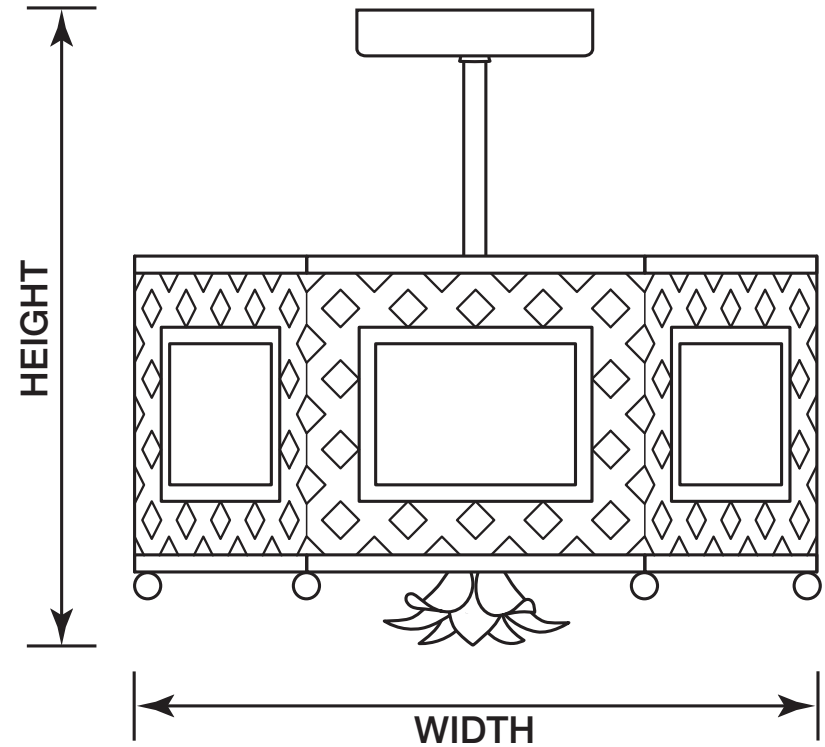

ELSIE SEMI FLUSH

COLEEN
AND
COMPANY

310.606.2050
info@coleenandcompany.com
ColeenAndCompany.com

- Handcrafted and finished by artisans in Los Angeles, CA
- Lead time: Please inquire
- UL Rated

- Available in 3 sizes:
  Small: 14" w x 12" d x 13" h
  Med: 17" w x 14.5" d x 14.5" h
  Large: 20" w x 17.25" d x 18" h
- Sockets: 3x Candelabra base
- Wattage: Max 60 Watts each socket

- Includes a 5" dia. canopy
- Available in any custom color +10%, and custom size (email for quote)
- Nickel hardware +20% (includes any custom color)