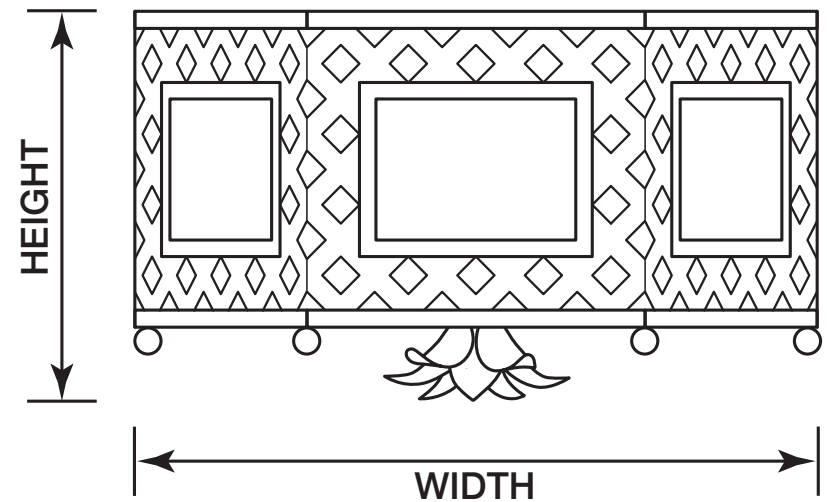

ELSIE FLUSH MOUNT

COLEEN
AND
COMPANY

310.606.2050
info@coleenandcompany.com
ColeenAndCompany.com

- Handcrafted and finished by artisans in Los Angeles, CA
- Lead time: Please inquire
- UL Rated

- Available in 3 sizes:
  Small: 14" w x 12" d x 8" h
  Medium: 17" w x 15" d x 8" h
  Large: 20" w x 17.25" d x 8" h
- Sockets: 3x Candelabra base
- Wattage: Max 40 Watts each socket

- Available in any custom color +10%, and custom size (email for quote)
- Nickel hardware +20% (includes any custom color)