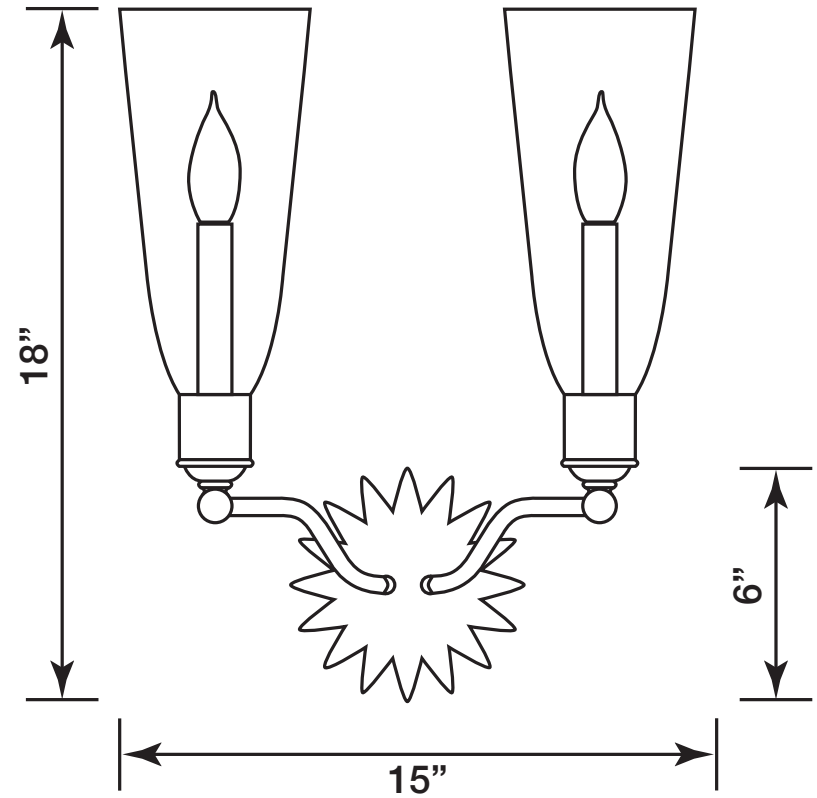

DOUBLE GEORGIA SCONCE

COLEEN
AND
COMPANY

310.606.2050

info@coleenandcompany.com
ColeenAndCompany.com

- Handcrafted and finished by artisans in Los Angeles, CA
- Lead time: Please inquire
- UL Rated 

- Standard Size:
15" w x 18" h x 9" d,
back plate 4" dia., flower 6" dia.
- Sockets: 2x Candelabra base
- Wattage: Max 60 Watts
each socket