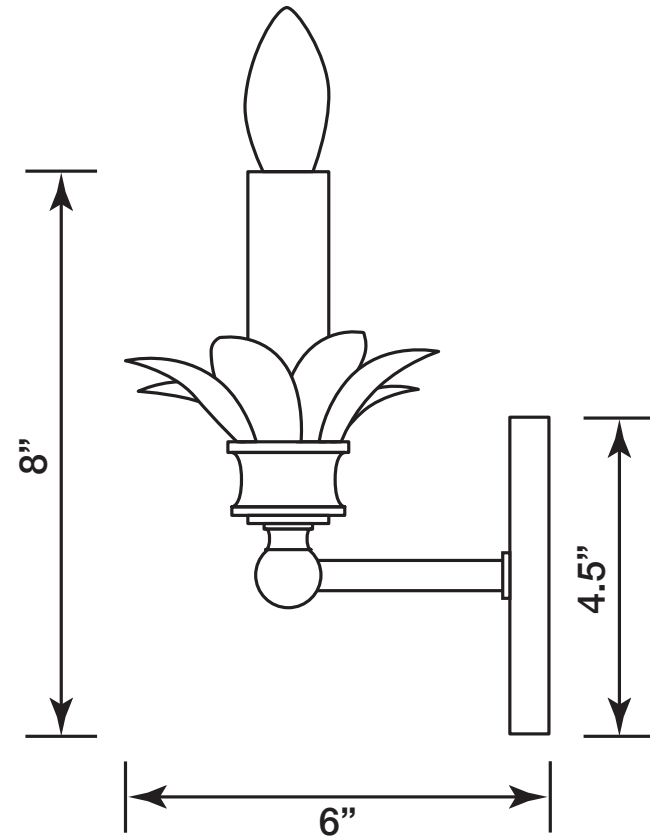

DORA SCONCE

COLEEN
AND
COMPANY

310.606.2050
info@coleenandcompany.com
ColeenAndCompany.com

- Handcrafted and finished by artisans in Los Angeles, CA
- Lead time: Please inquire
- UL Rated

- Standard Size: 6" d x 8" h (not including bulb)
  4.5" dia. backplate
- Sockets: Candelabra base
- Wattage: Max 60 Watts each socket

- Available in any custom color +10%
- Nickel hardware +20% (includes any custom color)