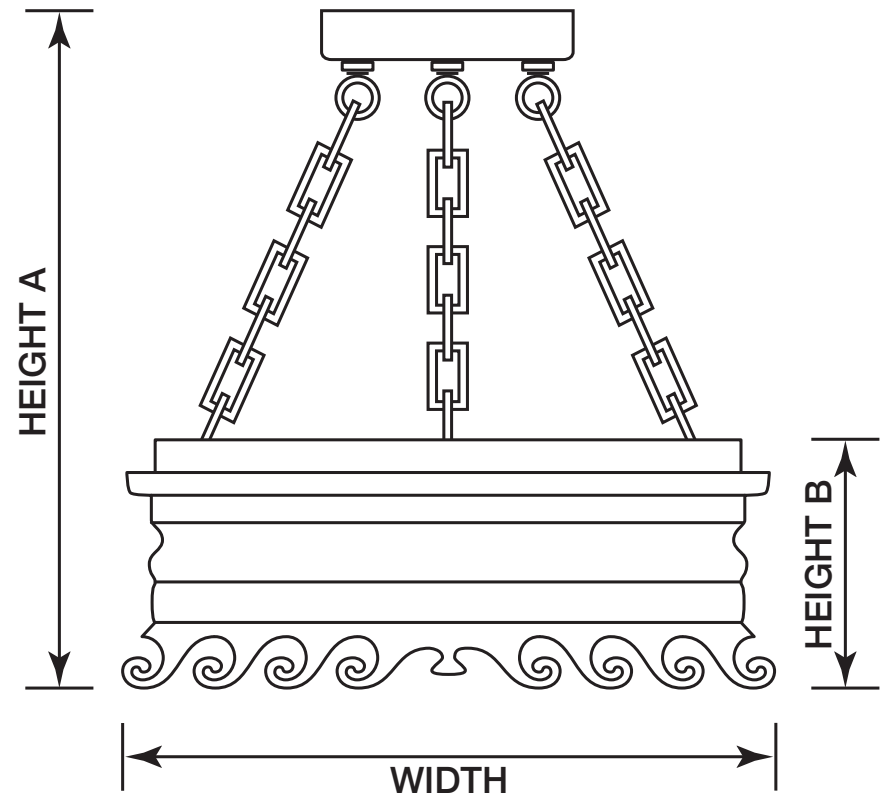

DAPHNE SEMI FLUSH

COLEEN
AND
COMPANY

310.606.2050
info@coleenandcompany.com
ColeenAndCompany.com

- Handcrafted and finished by artisans in Los Angeles, CA
- Lead time: Please inquire
- UL Rated 

- Available in 3 sizes:
Small: 12" w x 12" d x 12.5" hA, 4.75" hB
Medium: 15" w x 15" d x 15.5" hA, 5.25" hB
Large 18" w x 18" d x 18.5" hA, 5.25" hB
- Sockets: 4x Candelabra base
- Wattage: Max 40 Watts each socket

- Includes a 5" dia. canopy
- Available in any custom color +10%, and custom size (email for quote)
- Nickel hardware +20% (includes any custom color)