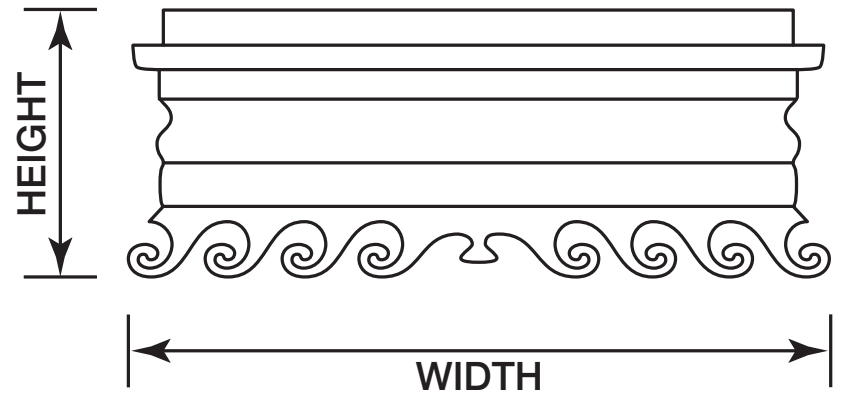

DAPHNE FLUSH MOUNT

COLEEN
AND
COMPANY

310.606.2050
info@coleenandcompany.com
ColeenAndCompany.com

- Handcrafted and finished by artisans in Los Angeles, CA
- Lead time: Please inquire
- UL Rated 

- Available in 3 sizes:
Small: 12.5" w x 12.5" d x 4.75" h
Med: 15.25" w x 15.25" d x 5.25" h
Large: 18.25" w x 18.25" d x 5.25" h
- Sockets: 4x Candelabra base
- Wattage: Max 40 Watts each socket