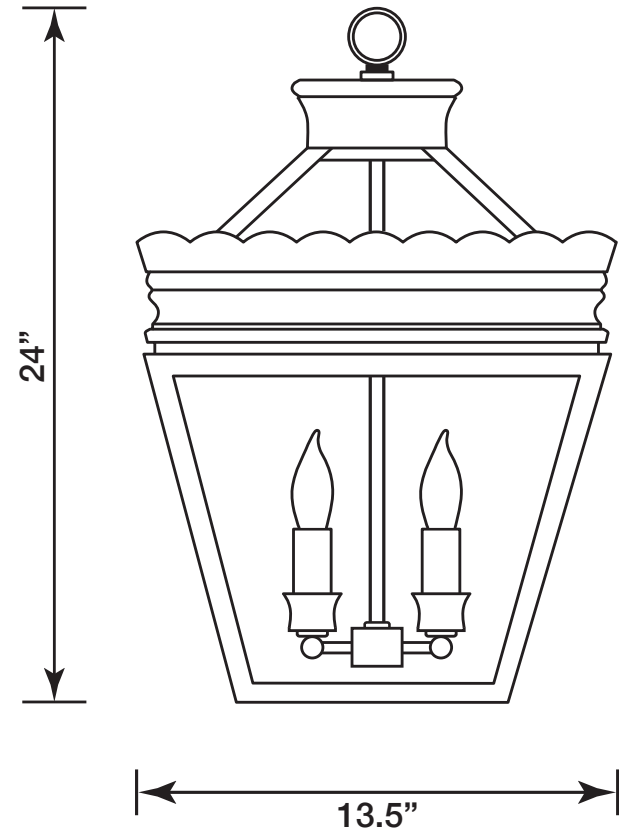

THE CLEO LANTERN

COLEEN
AND
COMPANY

310.606.2050
info@coleenandcompany.com
ColeenAndCompany.com

- Handcrafted and finished by artisans in Los Angeles, CA
- Lead time: Please inquire
- UL Rated 

- Dimensions: 13.5" w x 24" h (height to the top of loop)
- Sockets: Candelabra base, 4x
- Wattage: Max 60 Watts each socket

- Ships standard with 36" of solid brass chain and a 5" dia. canopy
- Available in any custom color +10%, and custom size (email for quote)
- Nickel hardware +20% (includes any custom color)