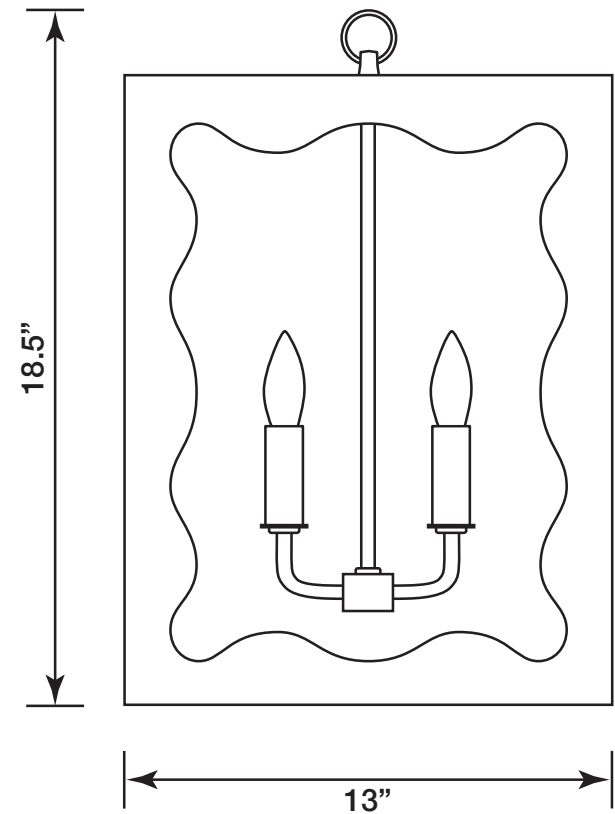

CALLIOPE LANTERN

COLEEN
AND
COMPANY

310.606.2050
info@coleenandcompany.com
ColeenAndCompany.com

- Handcrafted and finished by artisans in Los Angeles, CA
- Lead time: Please inquire
- UL Rated

- Standard Size:
  13"w x 13"d x 18.5"h
- Sockets: 4x Candelabra base
- Wattage: Max 60 Watts
  each socket

- Glossy finish standard
- Ships standard with 36" of solid brass chain and a 5" dia. canopy
- Available in any custom color +10%, and custom size (email for quote)
- Nickel hardware +20% (includes any custom color)