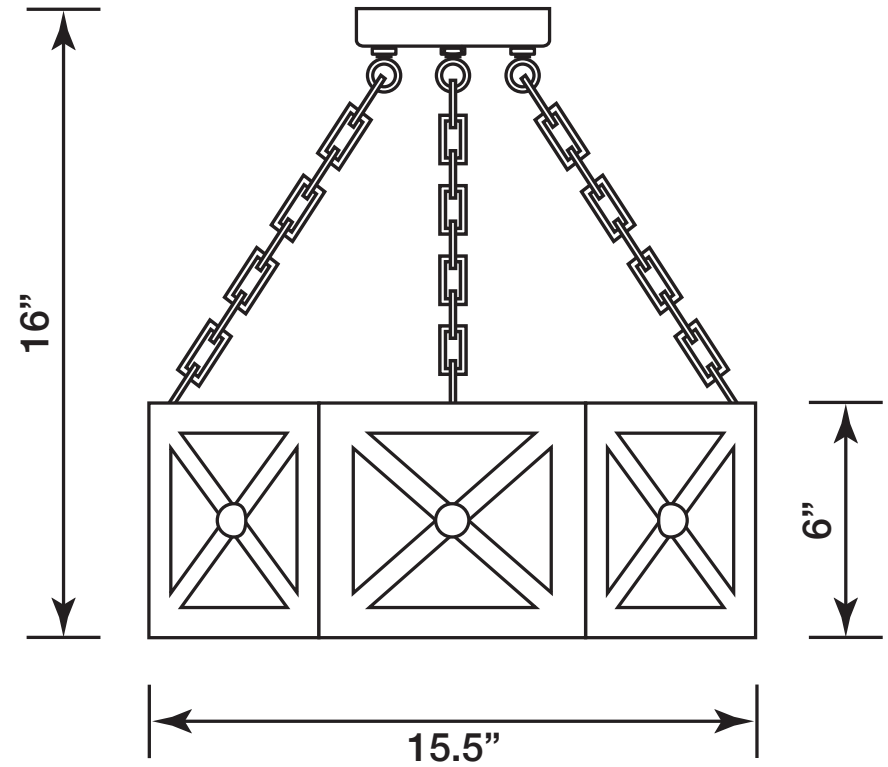

AVERY SEMI FLUSH

COLEEN
AND
COMPANY

310.606.2050
info@coleenandcompany.com
ColeenAndCompany.com

- Handcrafted and finished by artisans in Los Angeles, CA
- Lead time: Please inquire
- UL Rated 

- Standard Size: 15.5" w x 16" h, (Octagonal) Frame height is 6"
- Sockets: 3x Candelabra base
- Wattage: Max 40 Watts each socket

- Includes a 5" dia. canopy
- Glossy finish standard
- Available in any custom color +10%, and custom size (email for quote)
- Nickel hardware +20% (includes any custom color)