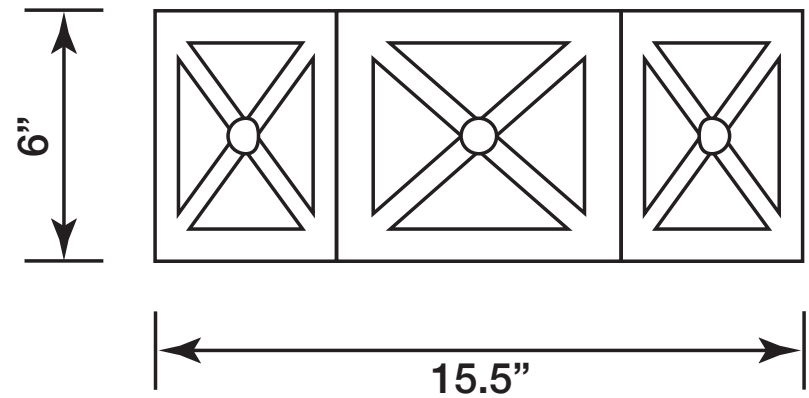

AVERY FLUSH MOUNT

COLEEN
AND
COMPANY

310.606.2050
info@coleenandcompany.com
ColeenAndCompany.com

- Handcrafted and finished by artisans in Los Angeles, CA
- Lead time: Please inquire
- UL Rated 

- Standard Size:
15.5" w x 14.5" d x 6" h
(Octagonal)
- Sockets: 3x Candelabra base
- Wattage: Max 40 Watts
each socket