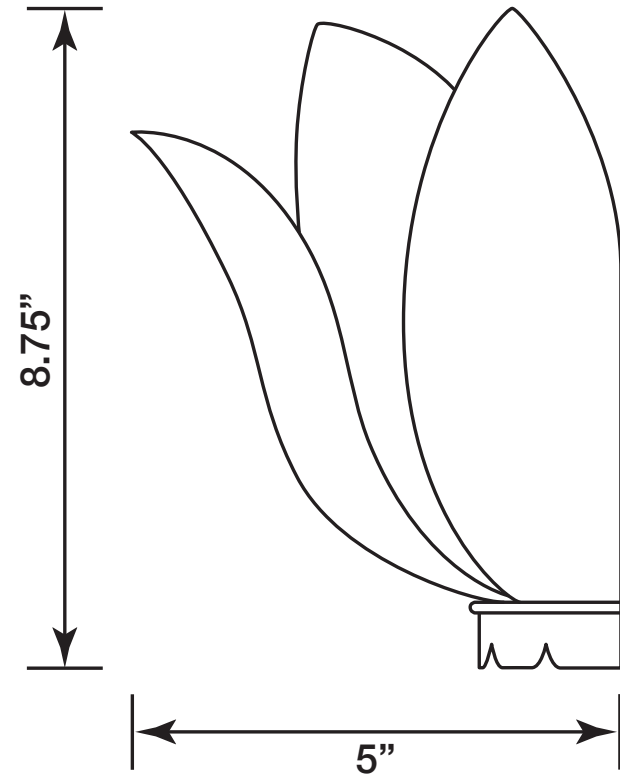

THE LEAFY SCONCE