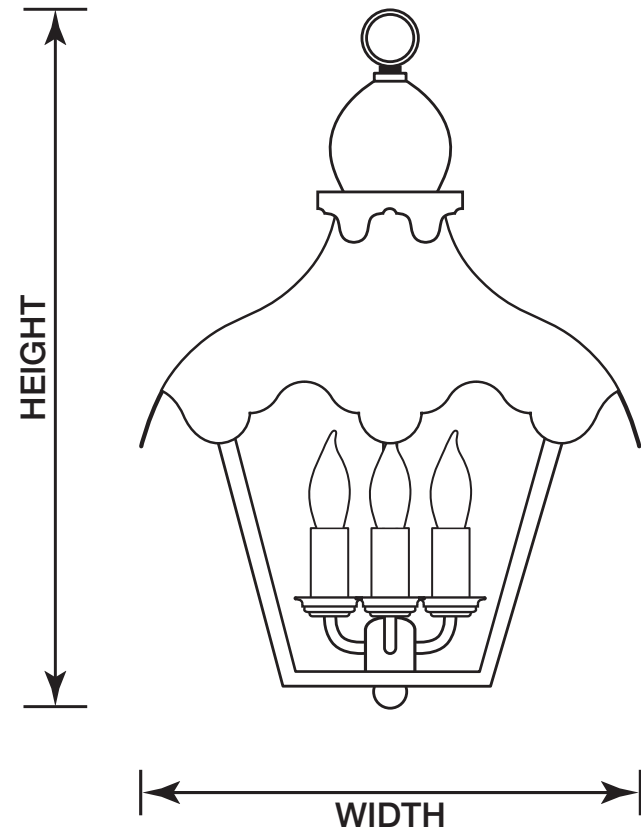

THE TOLE TENT LANTERN

COLEEN
AND
COMPANY

310.606.2050
info@coleenandcompany.com
ColeenAndCompany.com

- Handcrafted and finished by artisans in Los Angeles, CA
- Lead time: Please inquire
- UL Rated

- Available in 3 Sizes:
  Small: 14" w x 16 5/8" h
  Med: 18" w x 25.5" h
  Large: 22" w x 28" h
- Sockets: Candelabra base,
  4x Large & Med, 3x Sm
- Wattage: Max 60 Watts each socket

- Ships standard with 36" of solid brass chain and a 5" dia. canopy
- Available in any custom color +10%, and custom size (email for quote)
- Nickel hardware +20% (includes any custom color)