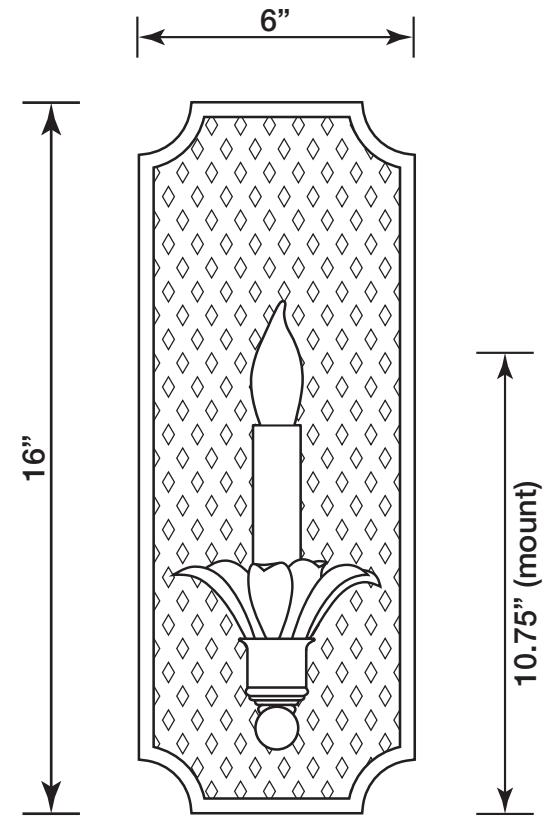

THE SARINA SCONCE

COLEEN
AND
COMPANY

310.606.2050

info@coleenandcompany.com
ColeenAndCompany.com

- Handcrafted and finished by artisans in Los Angeles, CA
- Lead time: Please inquire
- UL Rated 

- Standard Size:
6"w, 16"h, 6.25"d
Mounting hole height: 10.75"
- Socket: Candelabra base
- Wattage: Max 60 Watts each socket