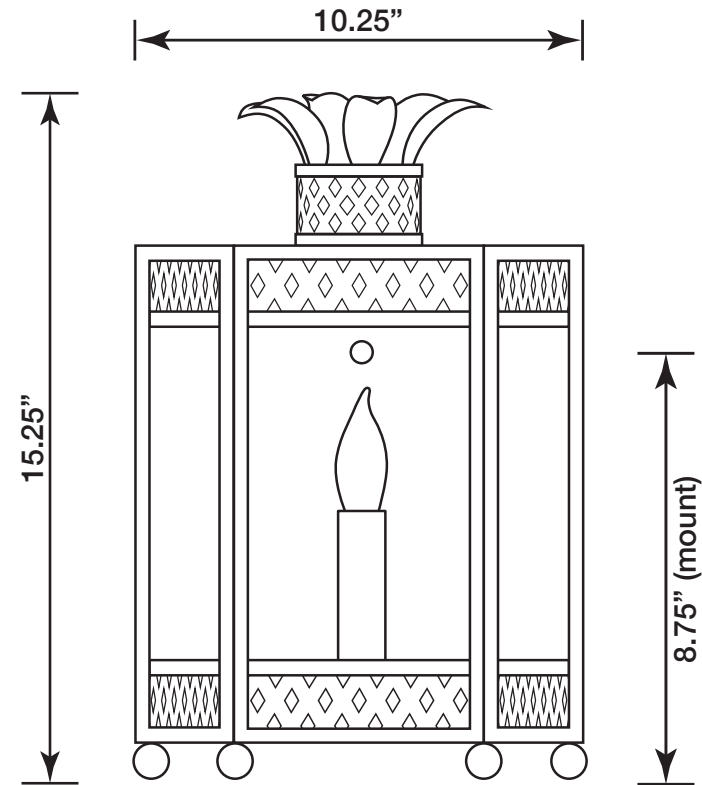

THE SARAFINA LANTERN SCONCE

COLEEN
AND
COMPANY

310.606.2050
info@coleenandcompany.com
ColeenAndCompany.com

- Handcrafted and finished by artisans in Los Angeles, CA
- Lead time: Please inquire
- UL Rated

- Standard Size:
  10.25"w, 15.25"h, 5.25"d
  Mounting hole height: 8.75"
- Socket: Candelabra base
- Wattage: Max 40 Watts each socket

- Available in any custom color + 10%
- Nickel hardware +20%
  (includes any custom color)
- Solid brass outdoor version +15%
- Available in outdoor version with solid brass frame