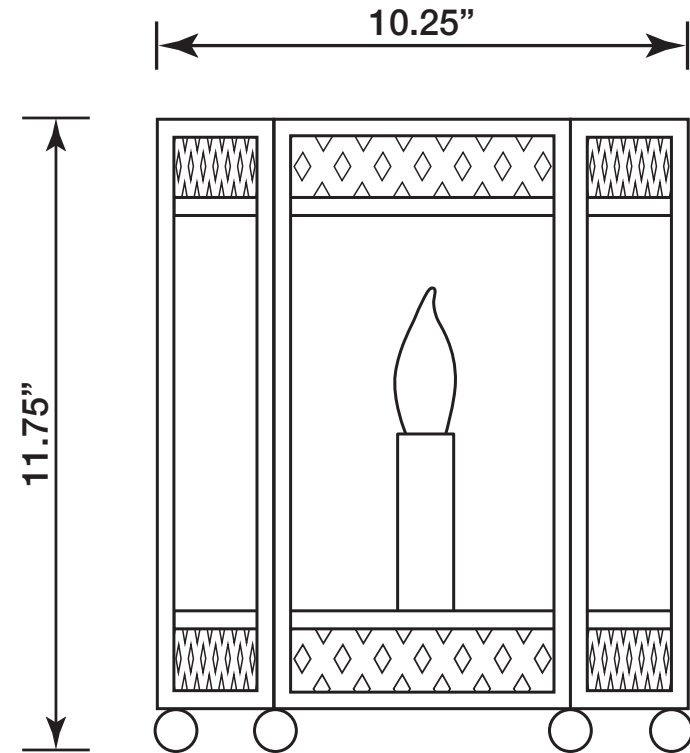

THE SARA SCONCE

COLEEN
AND
COMPANY

310.606.2050
info@coleenandcompany.com
ColeenAndCompany.com

- Handcrafted and finished by artisans in Los Angeles, CA
- Lead time: Please inquire
- UL Rated

- Standard Size:
  11.25" w, 11.37" h, 5" d
  Mounting hole height: 8.75"
- Socket: Candelabra base
- Wattage: Max 40 Watts each socket

- Available in any custom color + 10%
- Available in outdoor version with solid brass frame