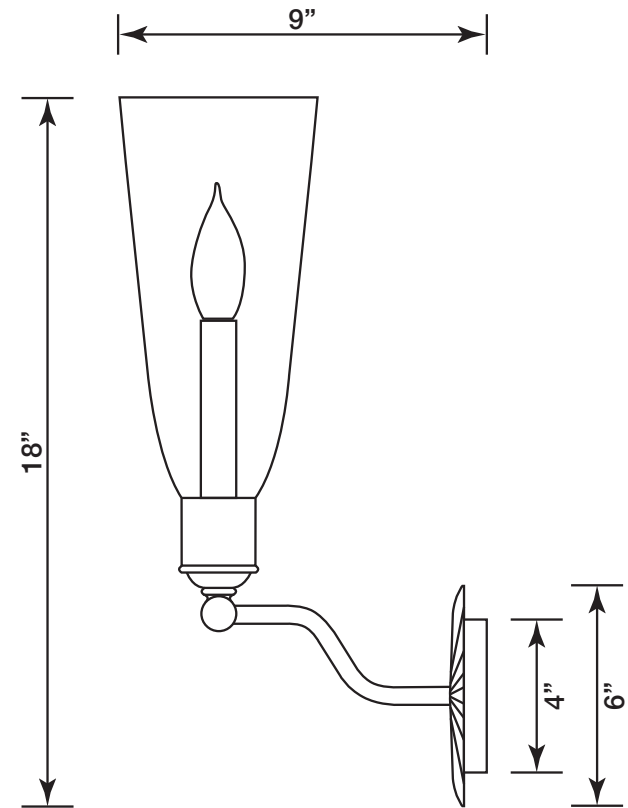

THE GEORGIA SCONCE

COLEEN
AND
COMPANY

310.606.2050

info@coleenandcompany.com
ColeenAndCompany.com

- Handcrafted and finished by artisans in Los Angeles, CA
- Lead time: Please inquire
- UL Rated

- Standard Size:
  18" h overall x 9" d w/ shade,
  back plate 4" dia., flower 6" dia.
- Socket: Candelabra base
- Wattage: Max 60 Watts each socket

- Available in any custom color + 10%
- Nickel hardware + 20%
  (includes any custom color)
- Water gilt yellow gold
  or white gold + 20%