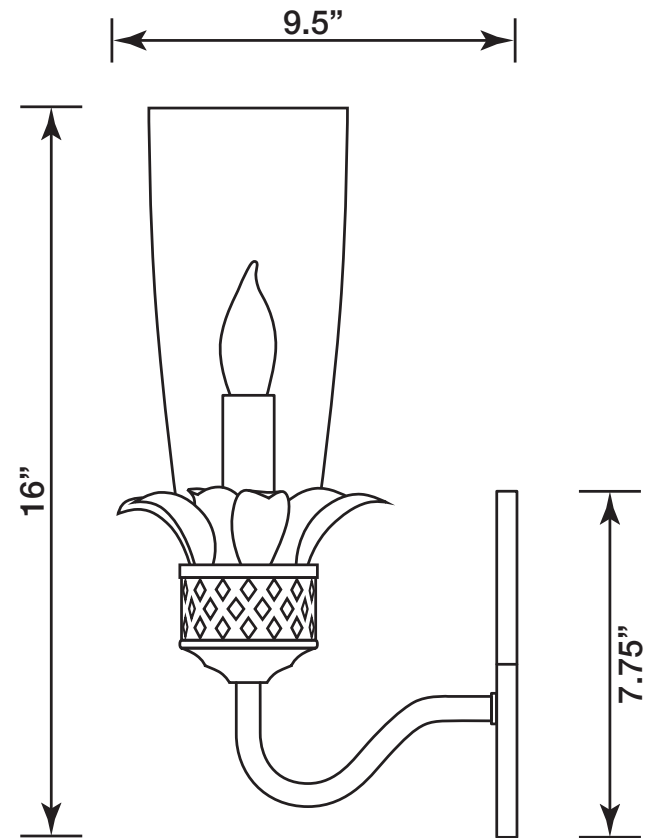

THE CHARLOTTE SCONCE

COLEEN
AND
COMPANY

310.606.2050

info@coleenandcompany.com
ColeenAndCompany.com

- Handcrafted and finished by artisans in Los Angeles, CA
- Lead time: Please inquire
- UL Rated 

- Standard Size: 16" h overall, 9.5" d w/ shade, back plate 5.5" w x 7.75" h
- Socket: Candelabra base
- Wattage: Max 60 Watts each socket