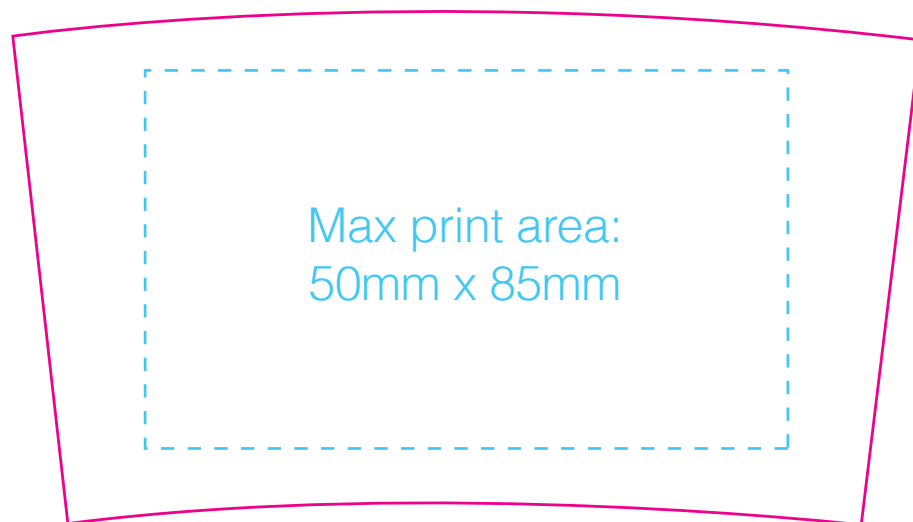

Small White Coffee Sleeve
To fit 8oz & 10oz cups

Small Kraft Coffee Sleeve
To fit 8oz & 10oz cups

Large White Coffee Sleeve
To fit 12oz & 16oz cups

Large Kraft Coffee Sleeve
To fit 12oz & 16oz cups