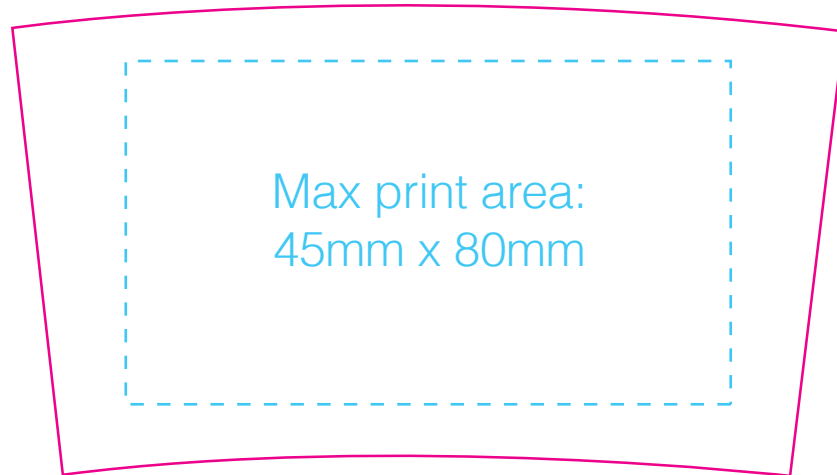

Small White Coffee Sleeve
To fit 8oz & 10oz cups

Small Kraft Coffee Sleeve
To fit 8oz & 10oz cups

Large White Coffee Sleeve
To fit 12oz & 16oz cups

Large Kraft Coffee Sleeve
To fit 12oz & 16oz cups