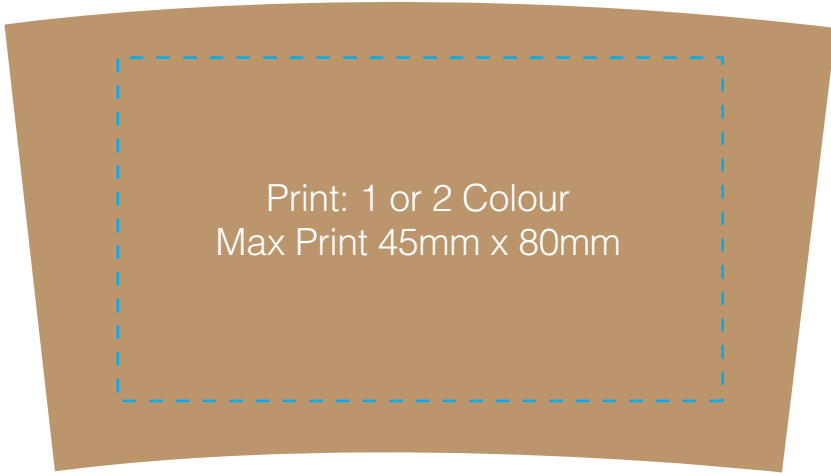

1 - 2 Colour Print Templates

Small White Coffee Sleeve
To fit 8oz & 10oz cups

Small Kraft Coffee Sleeve
To fit 8oz & 10oz cups

Small White Coffee Sleeve
To fit 8oz & 10oz cups

Small Kraft Coffee Sleeve
To fit 8oz & 10oz cups

Large White Coffee Sleeve
To fit 12oz & 16oz cups

Large Kraft Coffee Sleeve
To fit 12oz & 16oz cups

Large White Coffee Sleeve
To fit 12oz & 16oz cups

Large Kraft Coffee Sleeve
To fit 12oz & 16oz cups