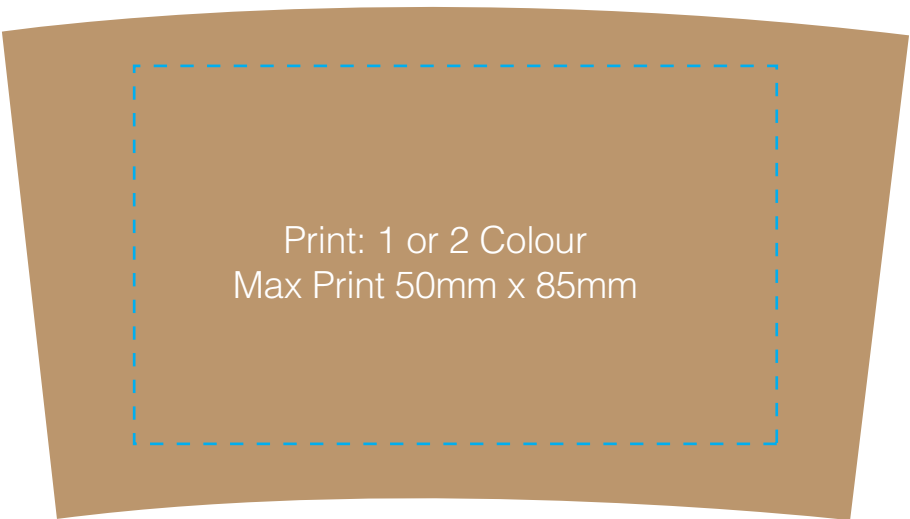

1 - 2 Colour Print Templates

Small White Coffee Sleeve
To fit 8oz & 10oz cups

Small Kraft Coffee Sleeve
To fit 8oz & 10oz cups

Small White Coffee Sleeve
To fit 8oz & 10oz cups

Small Kraft Coffee Sleeve
To fit 8oz & 10oz cups

Large White Coffee Sleeve
To fit 12oz & 16oz cups

Large Kraft Coffee Sleeve
To fit 12oz & 16oz cups

Large White Coffee Sleeve
To fit 12oz & 16oz cups

Large Kraft Coffee Sleeve
To fit 12oz & 16oz cups