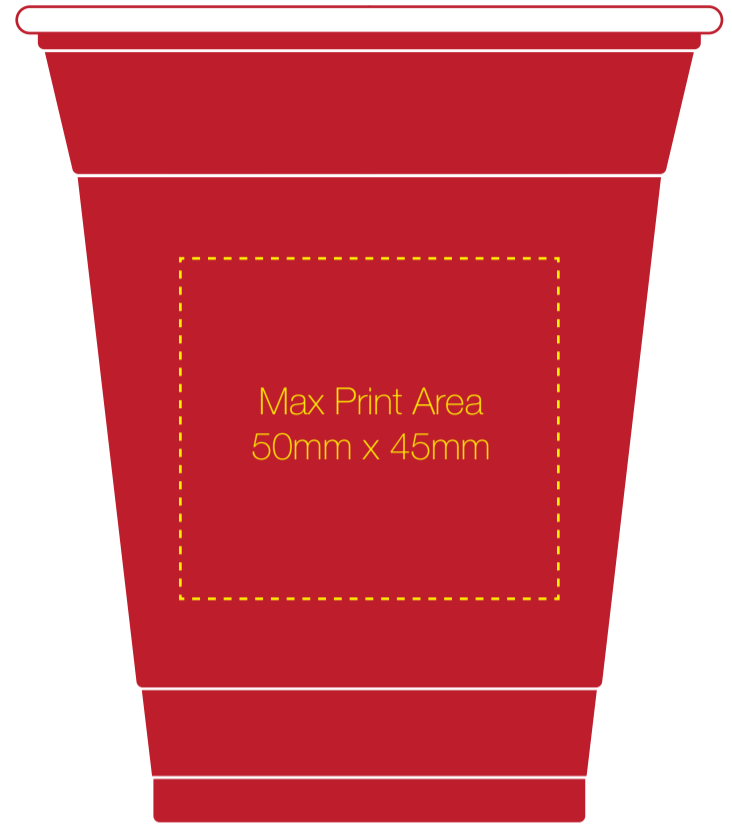

# American Party Cup - Artwork Templates

16oz - Red

12oz - Red

16oz - Blue

12oz - Blue