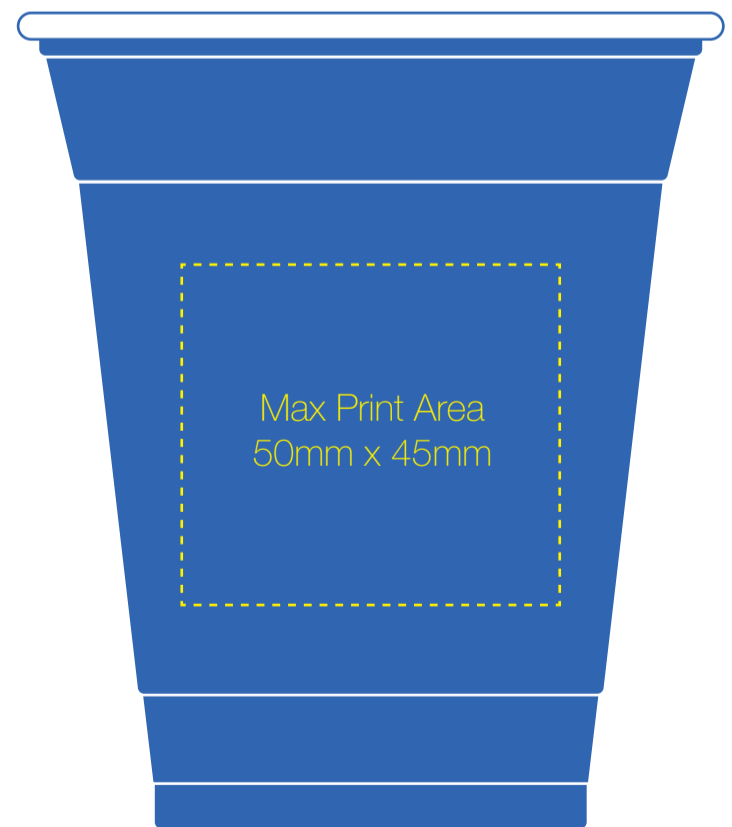

# American Party Cup - Artwork Templates

16oz - Red

12oz - Red

16oz - Blue

12oz - Blue