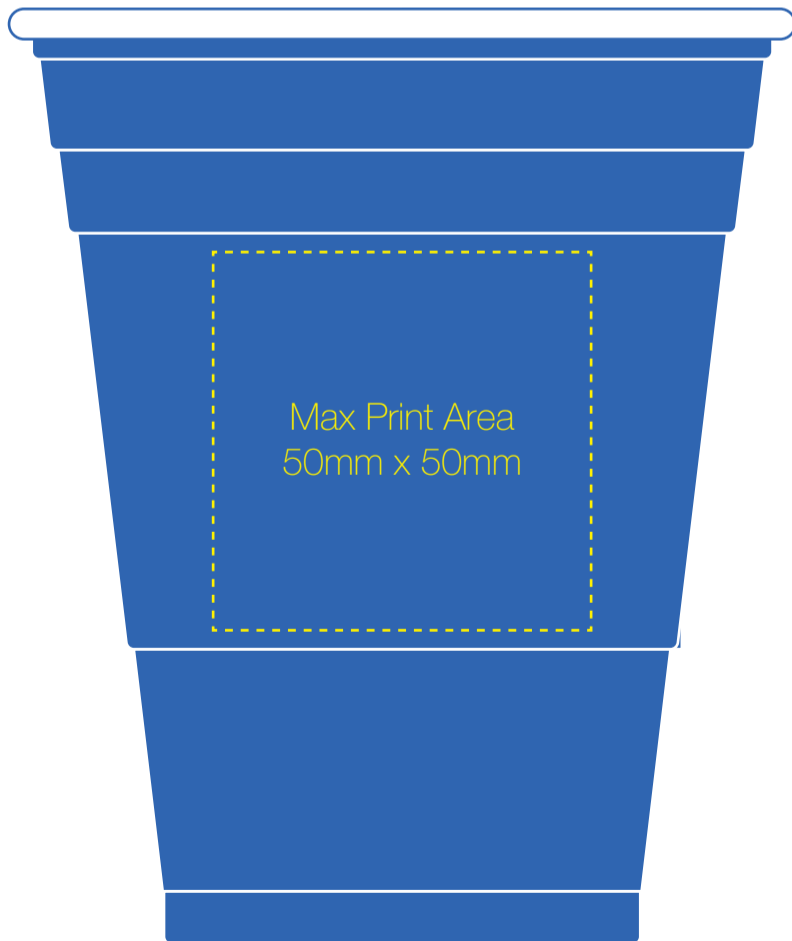

# American Party Cup - Artwork Templates

16oz - Red

12oz - Red

16oz - Blue

12oz - Blue