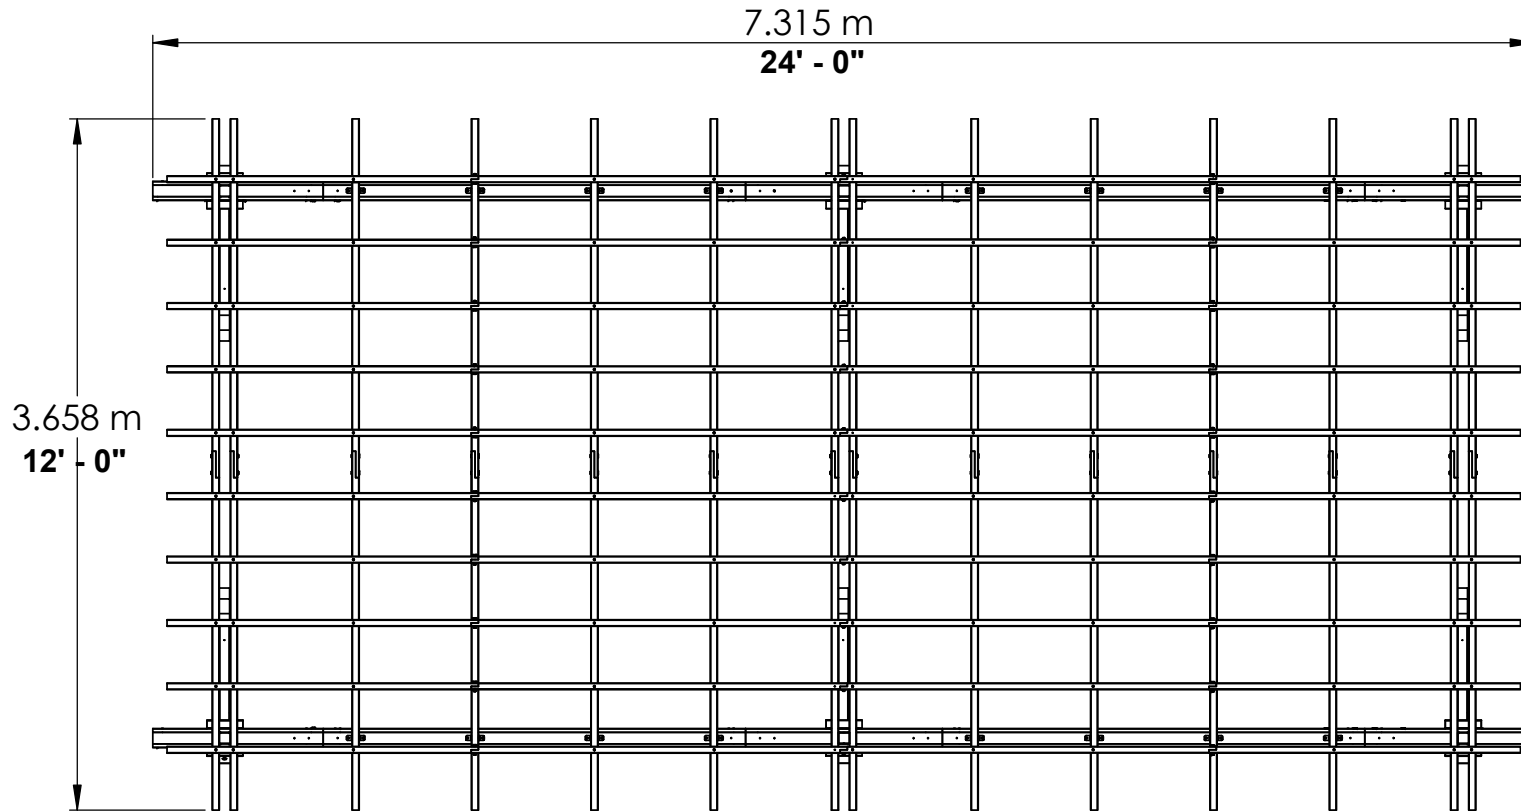

**YM12776 - 12 x 24
Pergola**

Centre of Footings/Post Dimensions

**YM12776 - 12 x 24
Pergola**

**YM12776 - 12 x 24
Pergola**

YM12776 - 12 x 24 Pergola

Peak Height:

- 8' - 5-1/2" (2.57m)

Ground to Bottom Beam:

- 7' - 4" (2.23m)

Roof Dimensions:

- 24' 0" (7.31m) x 12' 0" (3.65m)

Outside Post Dimensions:

- 22' 0" (6.70m) x 10' 0" (3.04m)