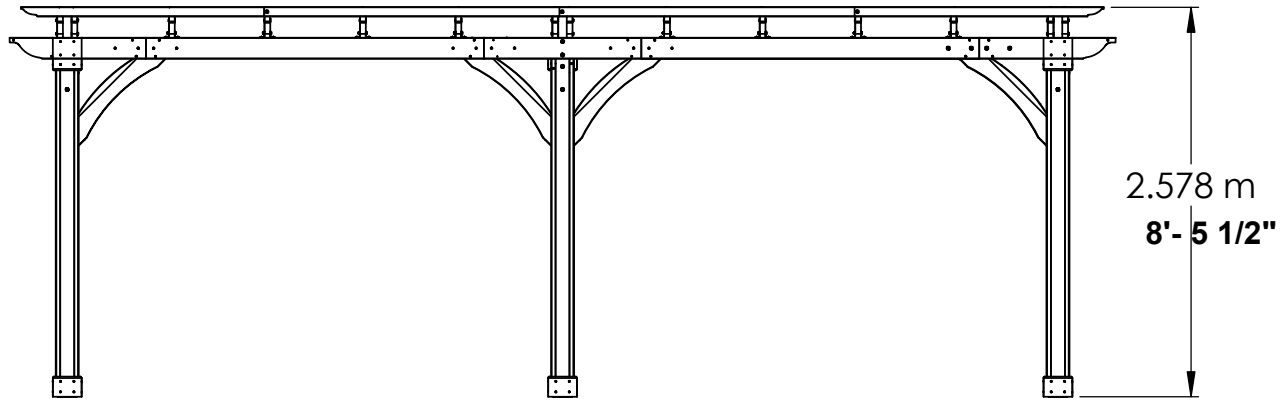

**YM12776 - 12 x 24
Pergola**

Centre of Footings/Post Dimensions

**YM12776 - 12 x 24
Pergola**

**YM12776 - 12 x 24
Pergola**

YM12776 - 12 x 24 Pergola

Peak Height:

- 8' - 5-1/2" (2.57m)

Ground to Bottom Beam:

- 7' - 4" (2.23m)

Roof Dimensions:

- 24' 0" (7.31m) x 12' 0" (3.65m)

Outside Post Dimensions:

- 22' 0" (6.70m) x 10' 0" (3.04m)