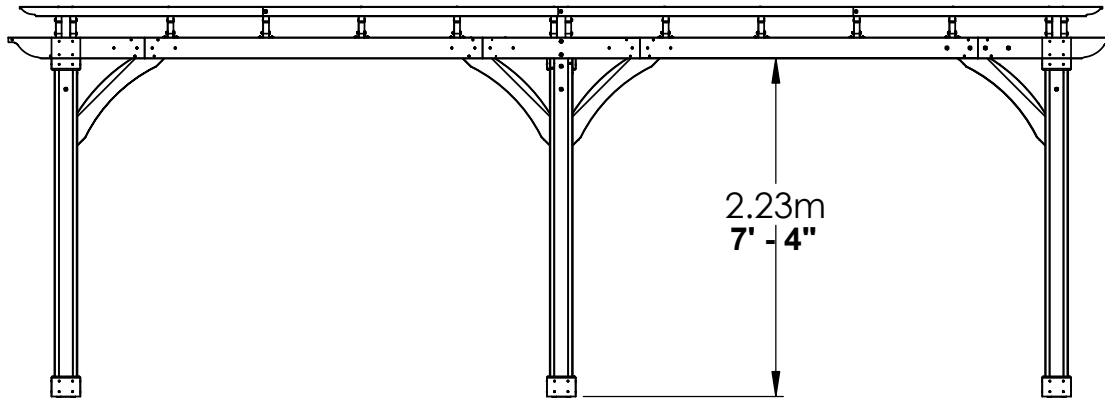

**YM12776 - 12 x 24
Pergola**

Centre of Footings/Post Dimensions

**YM12776 - 12 x 24
Pergola**

**YM12776 - 12 x 24
Pergola**

YM12776 - 12 x 24 Pergola

Peak Height:

- 8' - 5-1/2" (2.57m)

Ground to Bottom Beam:

- 7' - 4" (2.23m)

Roof Dimensions:

- 24' 0" (7.31m) x 12' 0" (3.65m)

Outside Post Dimensions:

- 22' 0" (6.70m) x 10' 0" (3.04m)