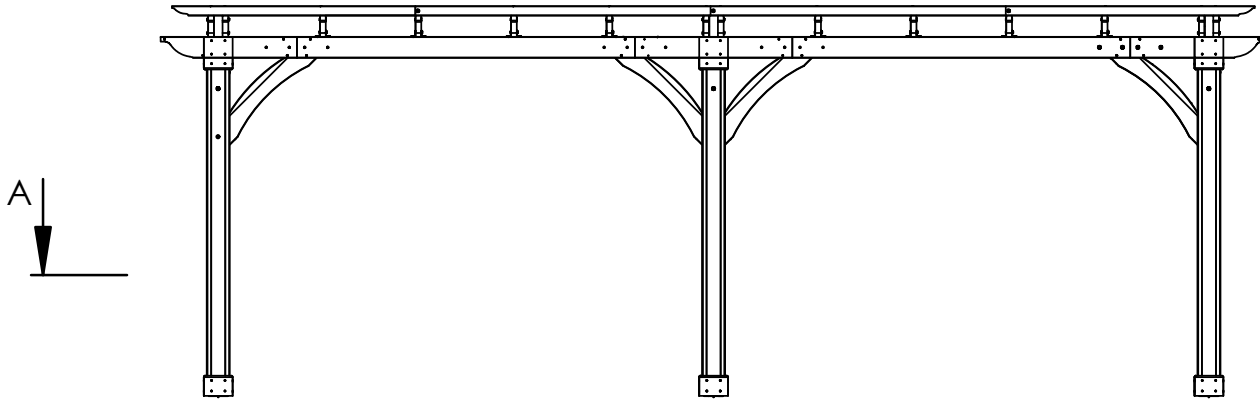

**YM12776 - 12 x 24
Pergola**

Centre of Footings/Post Dimensions

**YM12776 - 12 x 24
Pergola**

**YM12776 - 12 x 24
Pergola**

YM12776 - 12 x 24 Pergola

Peak Height:

- 8' - 5-1/2" (2.57m)

Ground to Bottom Beam:

- 7' - 4" (2.23m)

Roof Dimensions:

- 24' 0" (7.31m) x 12' 0" (3.65m)

Outside Post Dimensions:

- 22' 0" (6.70m) x 10' 0" (3.04m)