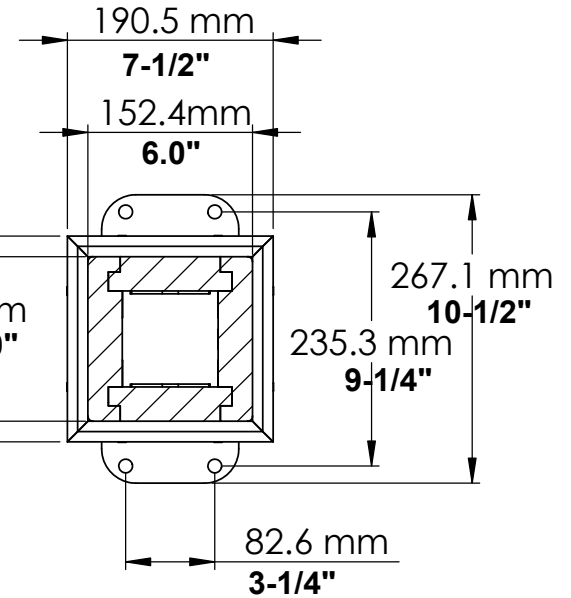

**YM12776 - 12 x 24
Pergola**

Centre of Footings/Post Dimensions

**YM12776 - 12 x 24
Pergola**

**YM12776 - 12 x 24
Pergola**

YM12776 - 12 x 24 Pergola

Peak Height:

- 8' - 5-1/2" (2.57m)

Ground to Bottom Beam:

- 7' - 4" (2.23m)

Roof Dimensions:

- 24' 0" (7.31m) x 12' 0" (3.65m)

Outside Post Dimensions:

- 22' 0" (6.70m) x 10' 0" (3.04m)