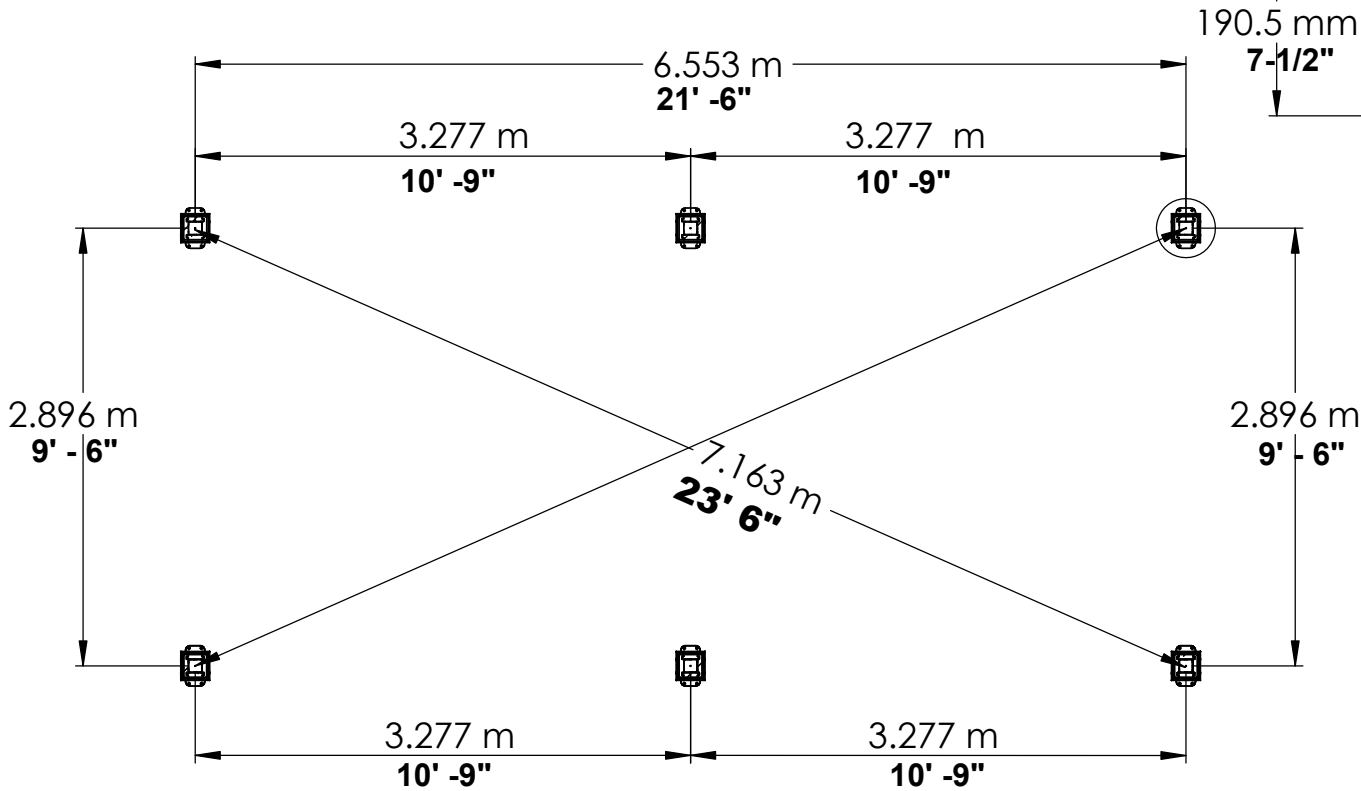

**YM12776 - 12 x 24
Pergola**

Centre of Footings/Post Dimensions

**YM12776 - 12 x 24
Pergola**

**YM12776 - 12 x 24
Pergola**

YM12776 - 12 x 24 Pergola

Peak Height:

- 8' - 5-1/2" (2.57m)

Ground to Bottom Beam:

- 7' - 4" (2.23m)

Roof Dimensions:

- 24' 0" (7.31m) x 12' 0" (3.65m)

Outside Post Dimensions:

- 22' 0" (6.70m) x 10' 0" (3.04m)