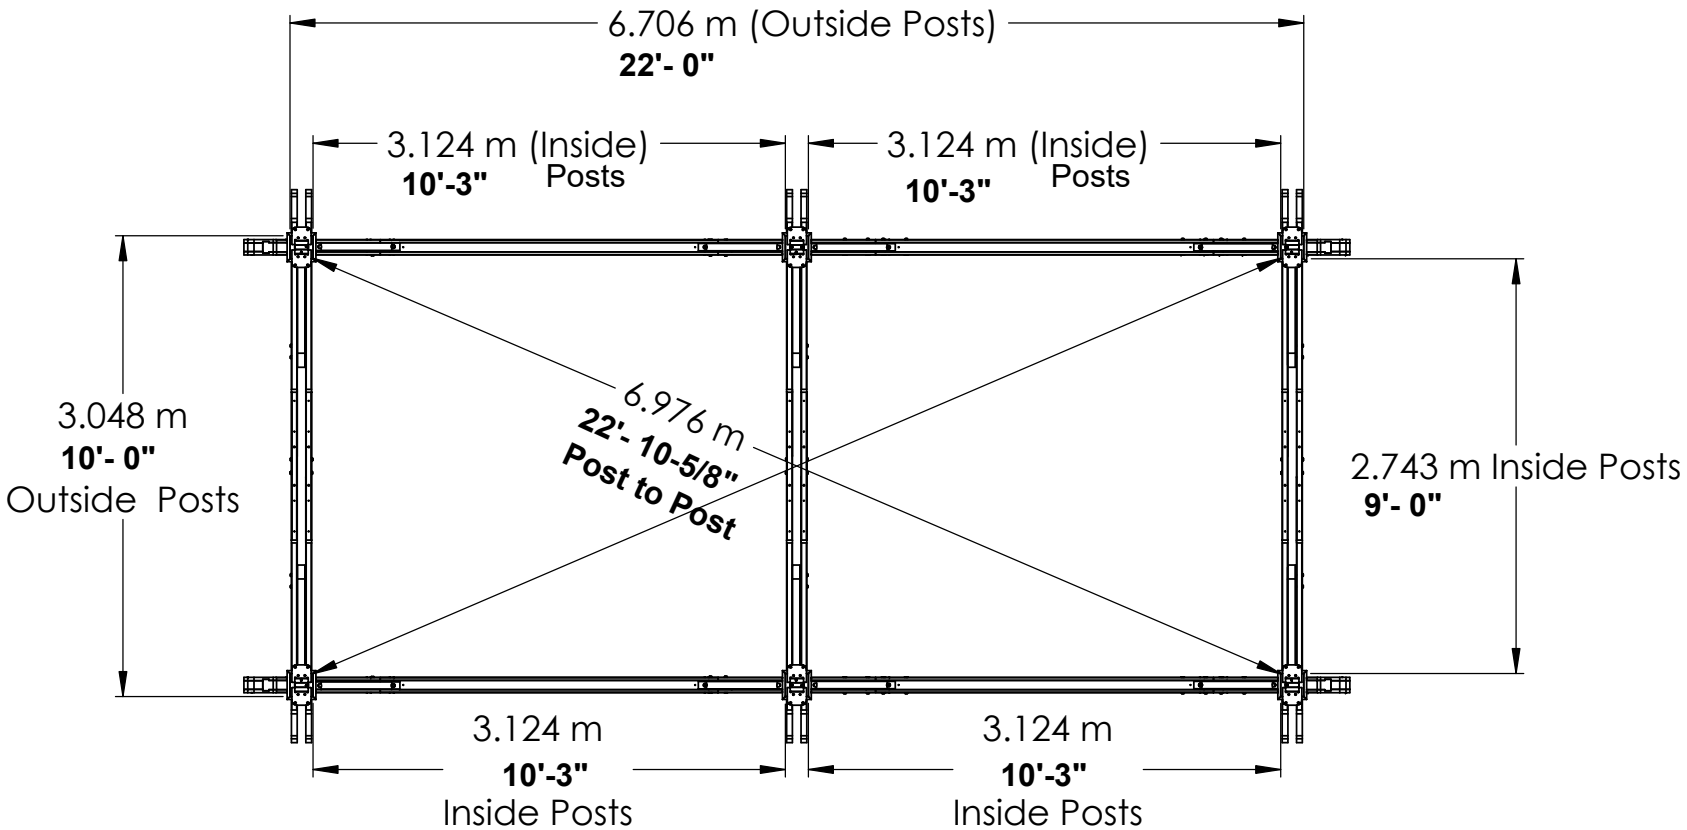

**YM12776 - 12 x 24
Pergola**

Centre of Footings/Post Dimensions

**YM12776 - 12 x 24
Pergola**

**YM12776 - 12 x 24
Pergola**

YM12776 - 12 x 24 Pergola

Peak Height:

- 8' - 5-1/2" (2.57m)

Ground to Bottom Beam:

- 7' - 4" (2.23m)

Roof Dimensions:

- 24' 0" (7.31m) x 12' 0" (3.65m)

Outside Post Dimensions:

- 22' 0" (6.70m) x 10' 0" (3.04m)