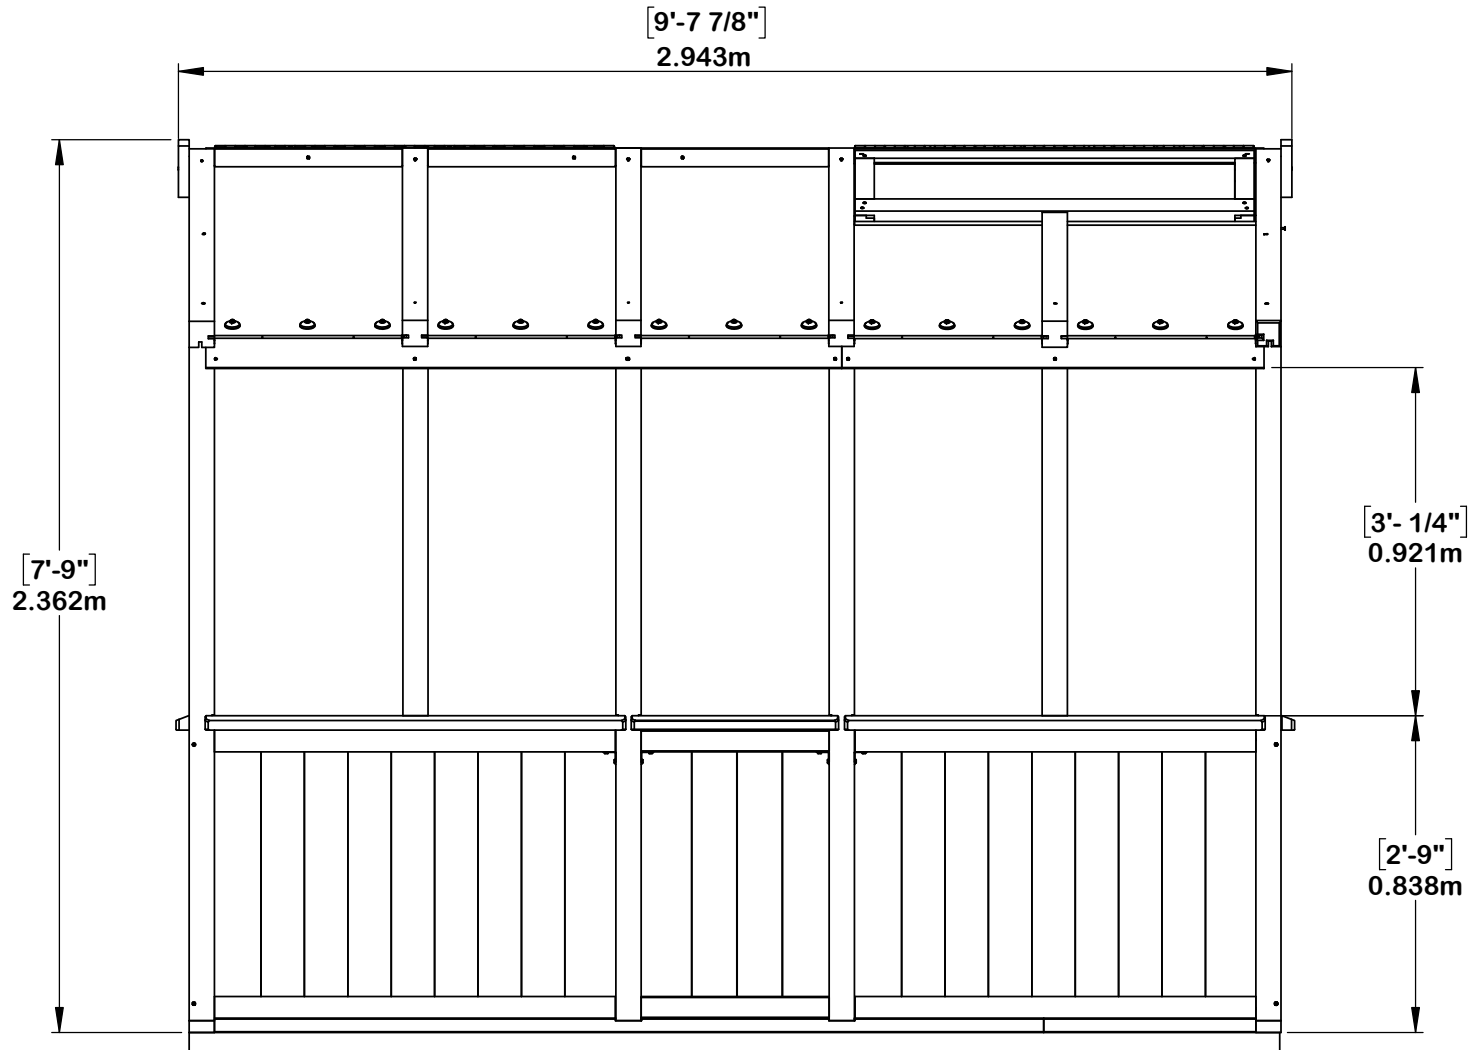

# YM11950 - 6.7' x 9.7' Meridian Greenhouse

# YM11950 - 6.7' x 9.7' Meridian Greenhouse

**Peak Height:**  
7' 9.0" (2.36m)

**Roof Dimensions:**  
6' 8.6" (2.04m) x 9' 8.3" (2.95m)

**Outside Post Dimensions:**  
6' 3" (1.91m) x 9' 5.6" (2.88m)

**Ground to Bottom of Rafter:**  
5' 11-3/8" (1.81m)