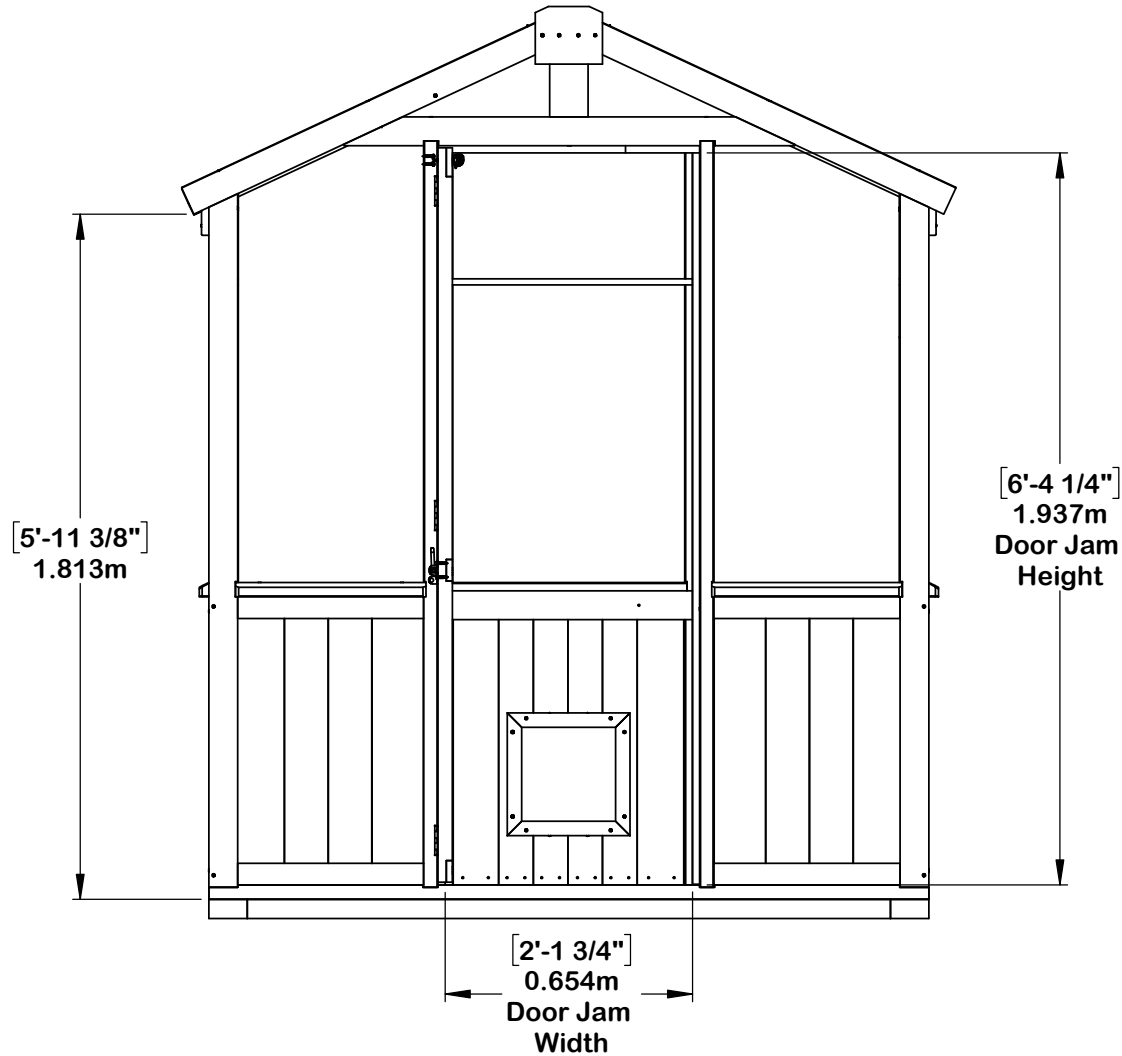

# YM11950 - 6.7' x 9.7' Meridian Greenhouse

# YM11950 - 6.7' x 9.7' Meridian Greenhouse

**Peak Height:**  
7' 9.0" (2.36m)

**Roof Dimensions:**  
6' 8.6" (2.04m) x 9' 8.3" (2.95m)

**Outside Post Dimensions:**  
6' 3" (1.91m) x 9' 5.6" (2.88m)

**Ground to Bottom of Rafter:**  
5' 11-3/8" (1.81m)