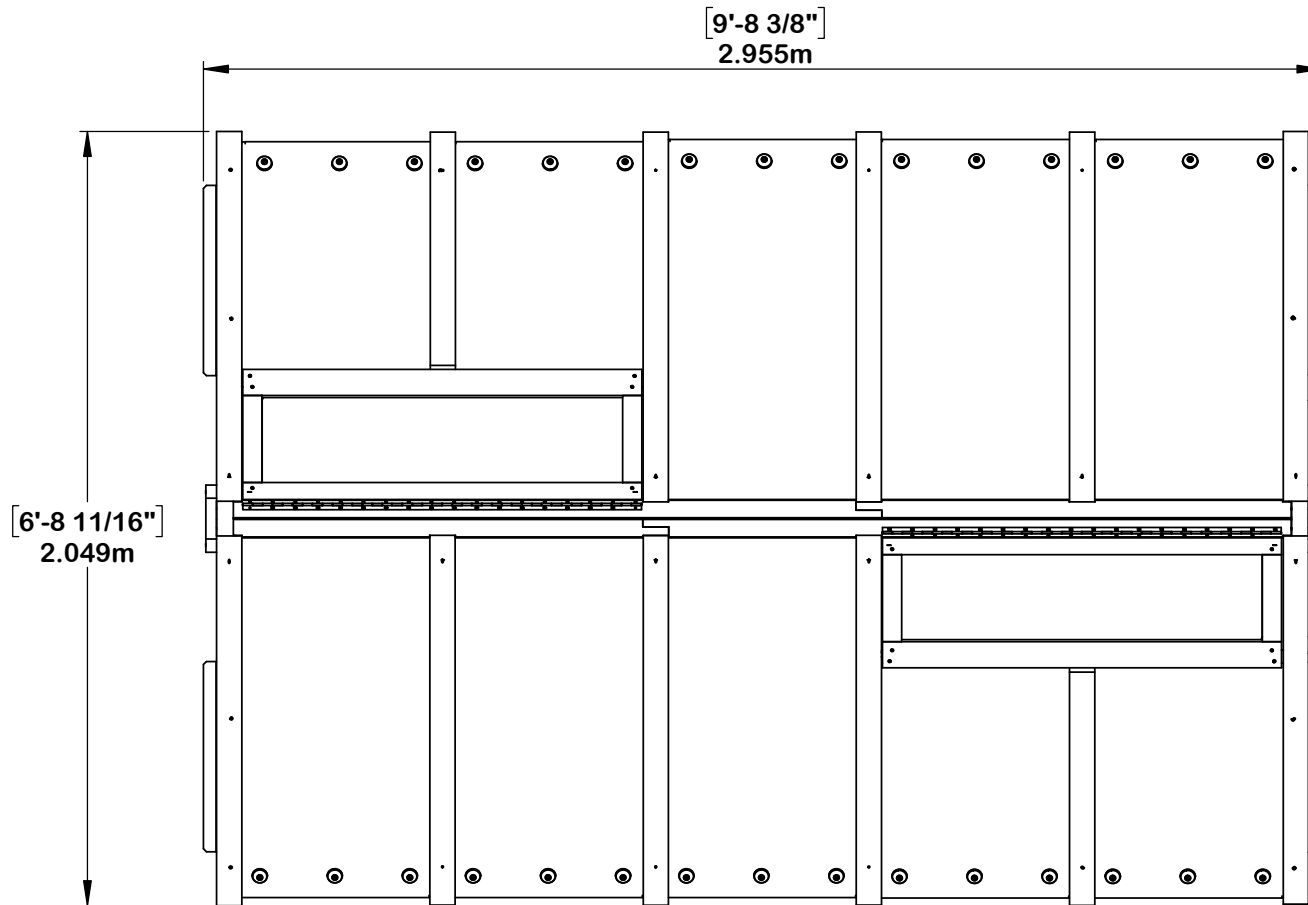

# YM11950 - 6.7' x 9.7' Meridian Greenhouse

# YM11950 - 6.7' x 9.7' Meridian Greenhouse

**Peak Height:**  
7' 9.0" (2.36m)

**Roof Dimensions:**  
6' 8.6" (2.04m) x 9' 8.3" (2.95m)

**Outside Post Dimensions:**  
6' 3" (1.91m) x 9' 5.6" (2.88m)

**Ground to Bottom of Rafter:**  
5' 11-3/8" (1.81m)