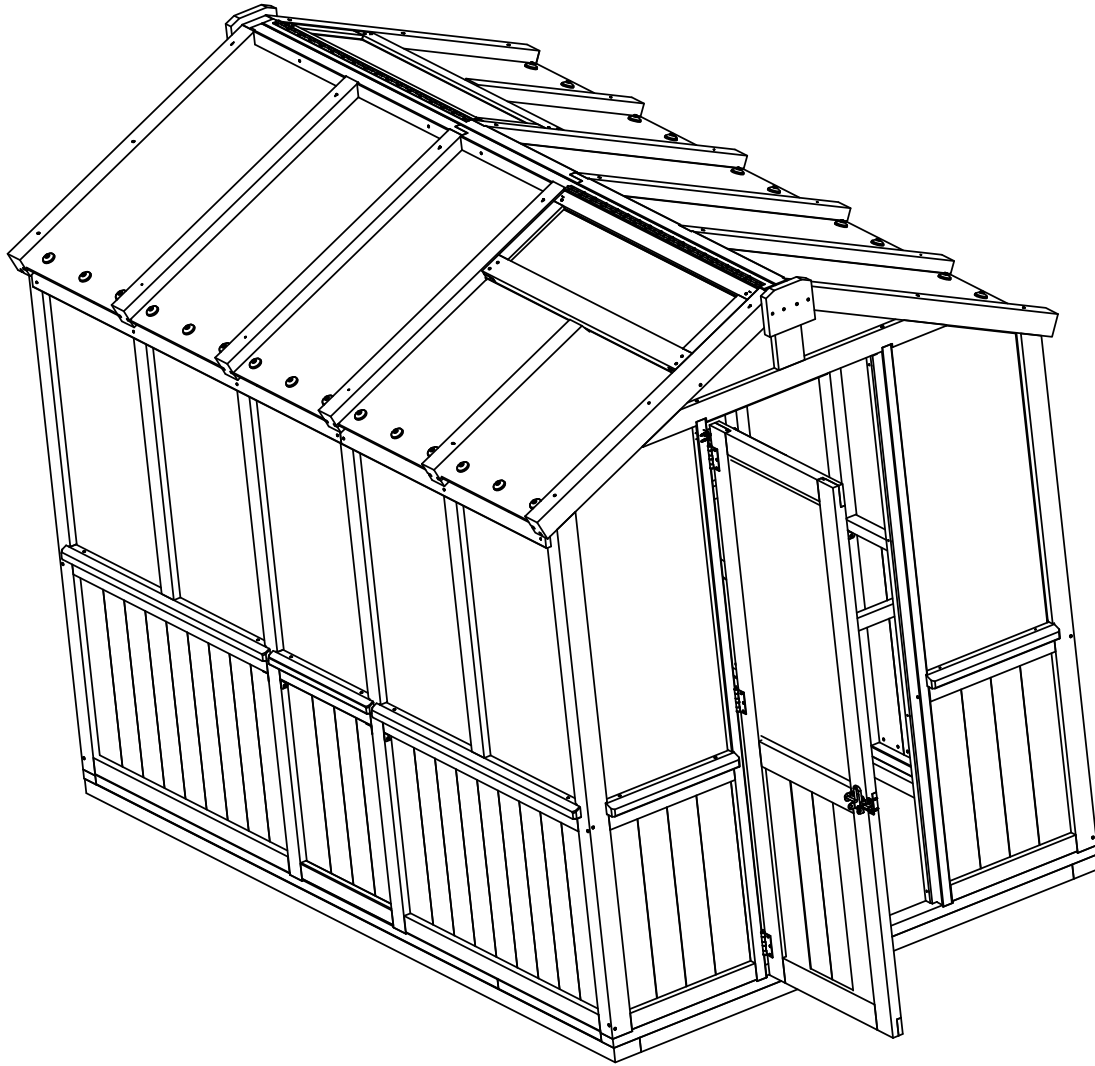

# YM11950 - 6.7' x 9.7' Meridian Greenhouse

# YM11950 - 6.7' x 9.7' Meridian Greenhouse

**Peak Height:**  
7' 9.0" (2.36m)

**Roof Dimensions:**  
6' 8.6" (2.04m) x 9' 8.3" (2.95m)

**Outside Post Dimensions:**  
6' 3" (1.91m) x 9' 5.6" (2.88m)

**Ground to Bottom of Rafter:**  
5' 11-3/8" (1.81m)