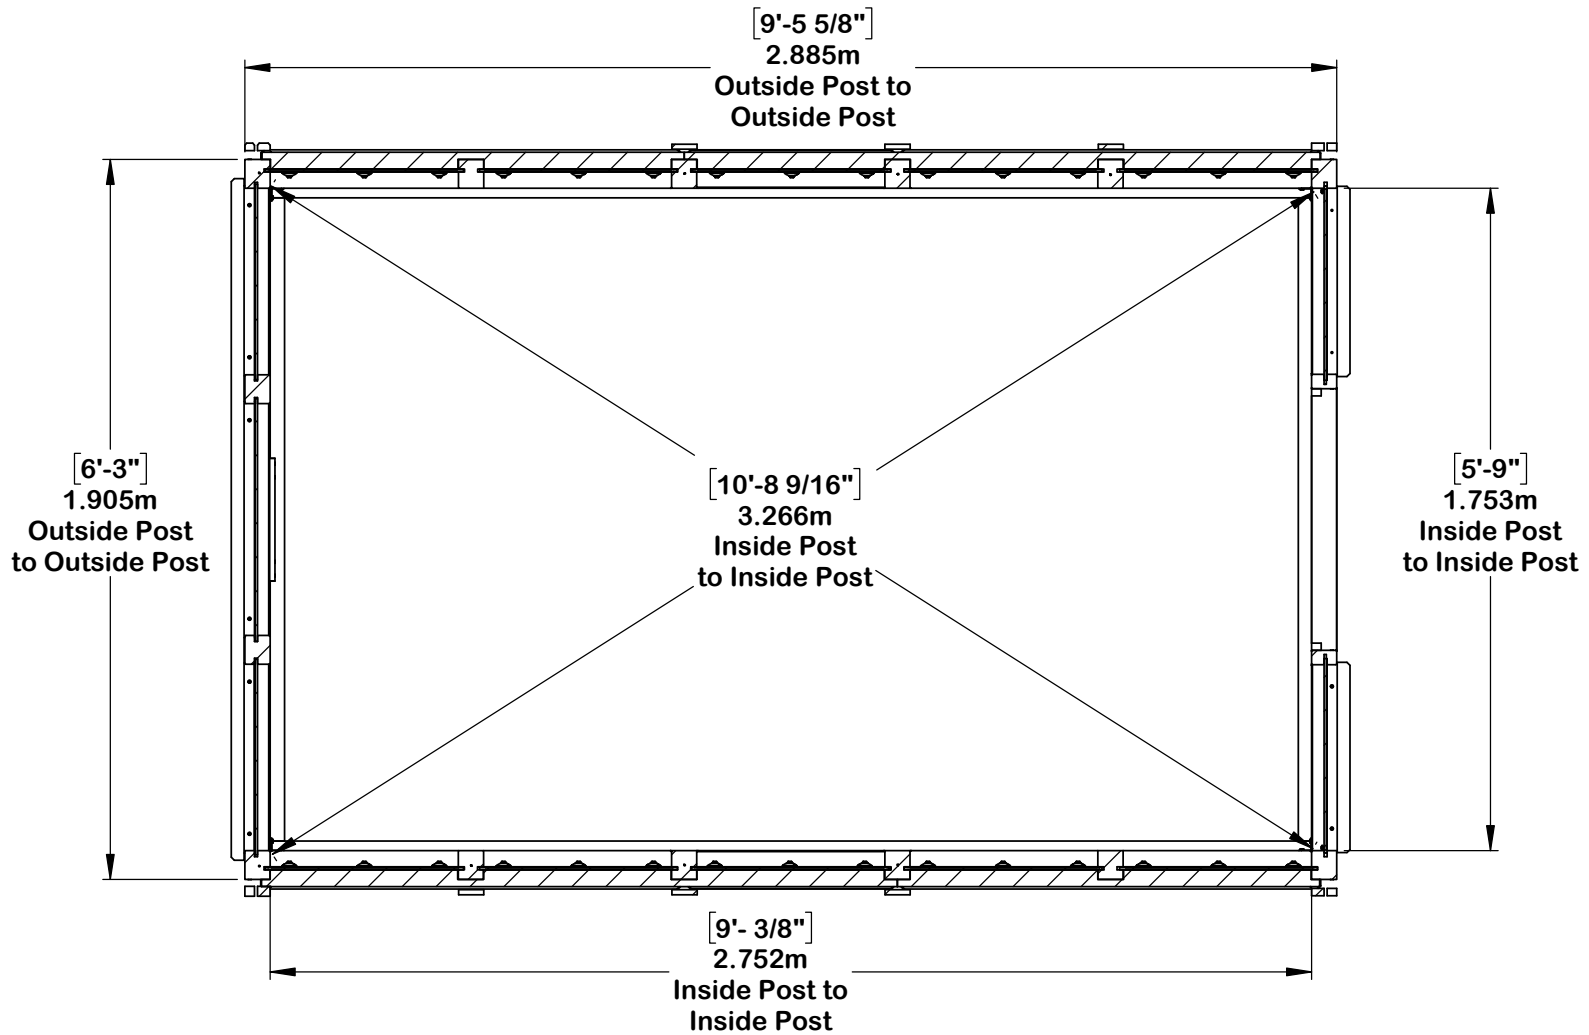

# YM11950 - 6.7' x 9.7' Meridian Greenhouse

# YM11950 - 6.7' x 9.7' Meridian Greenhouse

**Peak Height:**  
7' 9.0" (2.36m)

**Roof Dimensions:**  
6' 8.6" (2.04m) x 9' 8.3" (2.95m)

**Outside Post Dimensions:**  
6' 3" (1.91m) x 9' 5.6" (2.88m)

**Ground to Bottom of Rafter:**  
5' 11-3/8" (1.81m)

**Ground to Roof (Inside):**  
7' 8.1" (2.54m)

**Door**  
H76.2" x W25.75" (1.93m x 0.65m)

**Back Lower Shelf**  
L69" x W19.3" x H32.5"  
L1.75m x W0.49m x H0.82m

**Side Lower Shelf**  
L89.1" x W16" x H32.5"  
L2.26m x W0.40m x H0.82m