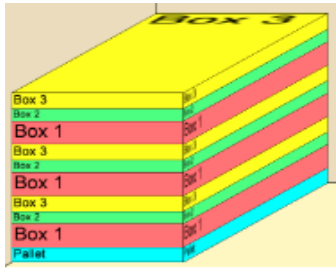

Pallet/Container Loading

Pallet Size: 103 1/2" L x 44" W x 49 1/4" H
Pallet Weight: 1675 lbs