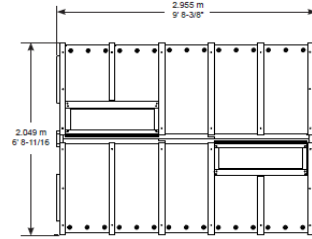

Yardistry Product Information Sheet

6.7 x 9.7 Meridian
 Unit Name Greenhouse
 Product # YM11950
 UPC 628222119500
 Set Up Dimensions 9'8 3/8" L x 6'8 11/16" W x 7'9" H
 Sold to Marketwide

Unique Features:

Instructions Available In:
<input checked="" type="checkbox"/> English
<input checked="" type="checkbox"/> French
<input checked="" type="checkbox"/> Spanish

Unit Information

Dimension from outside to outside of Posts	Dimension diagonally from post to post	Door size	Ground to Roof (inside)	Back Lower Shelf Size	Side Lower Shelf Size
6'3" x 9' 5 5/8"	10' 8 9/16"	76.2" H x 25.75" W	7' 8-1/8"	69" L x 19.3" W x 32.5" H	89.1" L x 16" W x 32.5" H
				Back Upper Shelf Size	Side Upper Shelf Size
				8" W " L x 71.7	8" W x 100.5" L

Carton & Skid Information

	Product #	UPC	Outside Box Dimensions			Box Weight		Tie	High
			L"	W"	H"	(lbs)	(ft³)		
Box 1	YP11950	628222119500	103 1/2	44	6 1/2	270	17.130	1	3
Box 2	YP11951		103 1/2	44	3 3/4	110	9.883	1	3
Box 3	YP11952		103 1/2	44	4 3/4	145	12.518	1	3
Pallet						100			
						625	42.531		