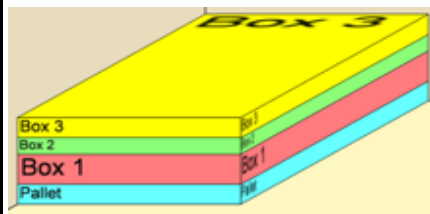

Instructions Available In:
<input checked="" type="checkbox"/> English
<input checked="" type="checkbox"/> French
<input checked="" type="checkbox"/> Spanish

Unit Information

Dimension from outside to outside of Posts	Dimension diagonally from post to post	Door size	Ground to Roof (inside)	Back Lower Shelf Size	Side Lower Shelf Size
6'3" x 9' 5 5/8"	10' 8 9/16"	76.2" H x 25.75" W	7' 8-1/8"	69" L x 19.3" W x 32.5" H	89.1" L x 16" W x 32.5" H
				Back Upper Shelf Size	Side Upper Shelf Size
				8" W " L x 71.7	8" W x 100.5" L

Carton & Skid Information

	Product #	UPC	Outside Box Dimensions			Box Weight		Tie	High
			L"	W"	H"	(lbs)	(ft³)		
Box 1	YP11950	628222119500	103 1/2	44	6 1/2	270	17.130	1	3
Box 2	YP11951		103 1/2	44	3 3/4	110	9.883	1	3
Box 3	YP11952		103 1/2	44	4 3/4	145	12.518	1	3
Pallet						100			
						625	42.531		

Pallet/Container Loading

Pallet Size: 103 1/2" L x 44" W x 49 1/4" H
 Pallet Weight: 1675 lbs

Ecommerce (Shipping Pre-Paid)

Pallet Size: 103 1/2" L x 44" W x 19 1/4" H
 Pallet Weight: 625 lbs

Sold to
Marketwide