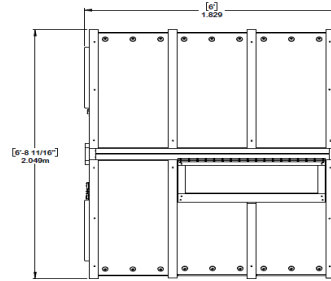

# Yardistry Product Information Sheet

Unit Name 6.7' x 6' Meridian Greenhouse  
 Product # YM11947  
 UPC 628222119470  
 Set Up Dimensions 6'8 11/16" W x 6'0" L x 7'9" H  
 Sold to Marketwide

## Unit Information

Dimension from outside to outside of Posts	Dimension diagonally from post to post	Door Size	Ground to Roof (inside)	Shelf Size
5'9 5/16" x 6'3"	7'10 3/16"	26 1/2" W x 76 1/2" H	7'4 1/2"	16" W x 64" L x 32 1/2" H