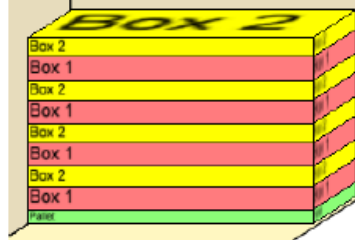

Pallet 2 – 4 units