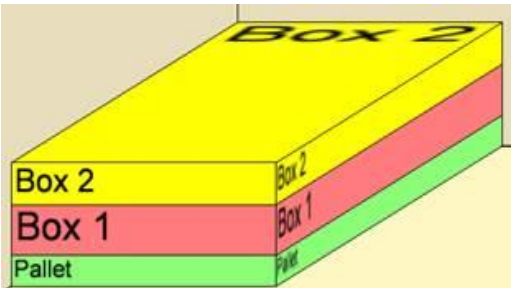

Ecommerce (Shipping Pre-Paid)

Pallet Size: 90" L x 37 5/8" W x 17" H
Pallet Weight: 445 Lbs

Sold to
2022/2023 Marketwide