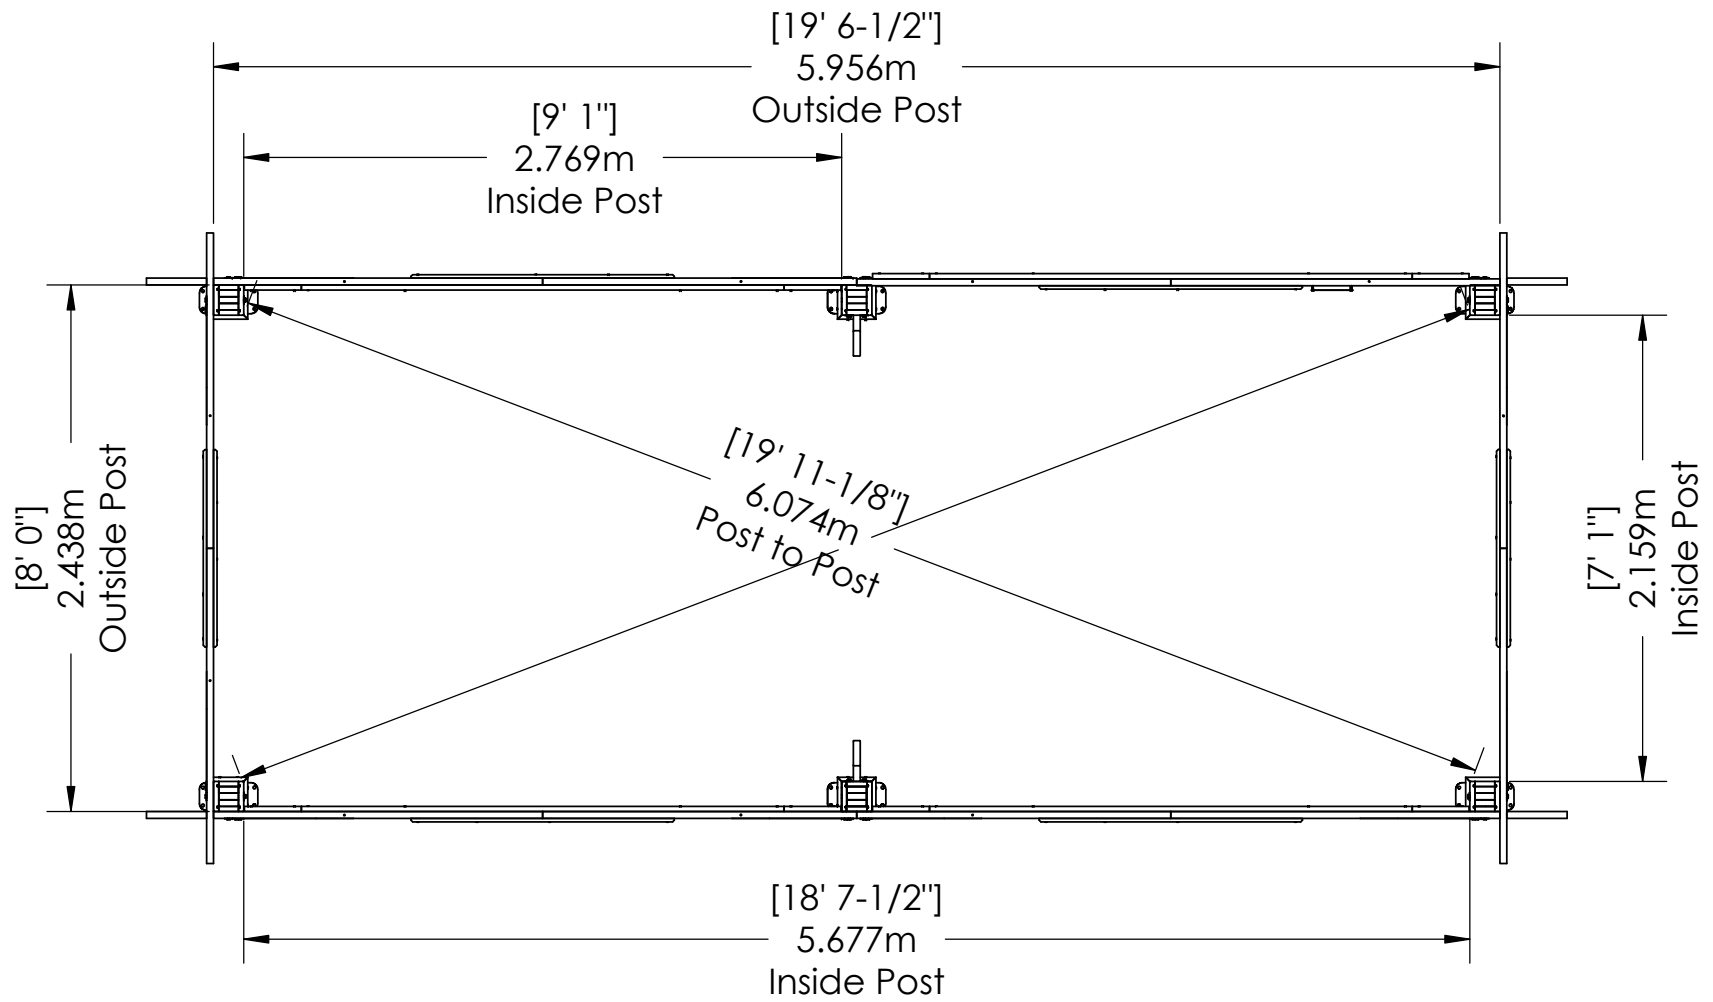

**YM11932 - 10 x 22
Pergola (HD Version)**

Center of Footing/Post
Dimensions

**YM11932 - 10 x 22
Pergola (HD Version)**

**YM11932 - 10 x 22
Pergola (HD Version)**

**YM11932 - 10 x 22
Pergola (HD Version)**

Peak Height:
7' 11.25" (2.41m)

Roof Dimensions:
22' (6.70m) x 10' (3.04m)

Outside Post Dimensions:
19' 6.50" (5.95m) x 8' (2.43m)

Ground to Bottom of Beam:
6' 10.50" (2.09m)

**YM11932 - 10 x 22
Pergola (HD Version)**