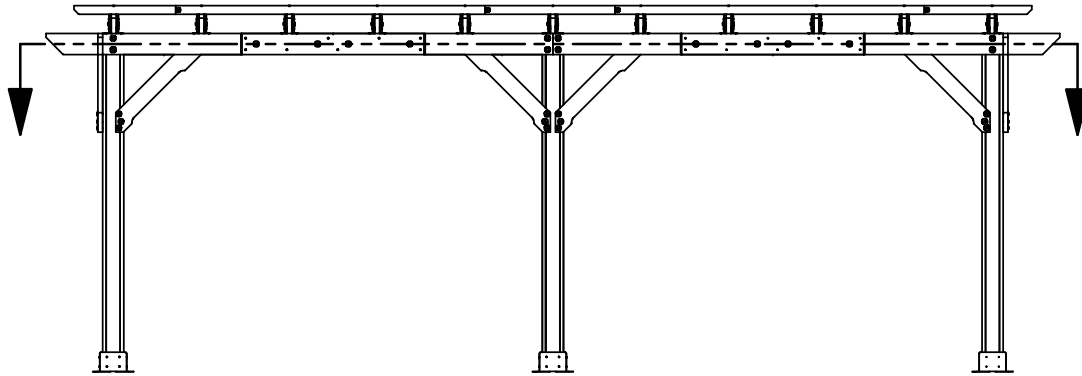

**YM11932 - 10 x 22
Pergola (HD Version)**

Center of Footing/Post
Dimensions

**YM11932 - 10 x 22
Pergola (HD Version)**

**YM11932 - 10 x 22
Pergola (HD Version)**

**YM11932 - 10 x 22
Pergola (HD Version)**

Peak Height:
7' 11.25" (2.41m)

Roof Dimensions:
22' (6.70m) x 10' (3.04m)

Outside Post Dimensions:
19' 6.50" (5.95m) x 8' (2.43m)

Ground to Bottom of Beam:
6' 10.50" (2.09m)

**YM11932 - 10 x 22
Pergola (HD Version)**