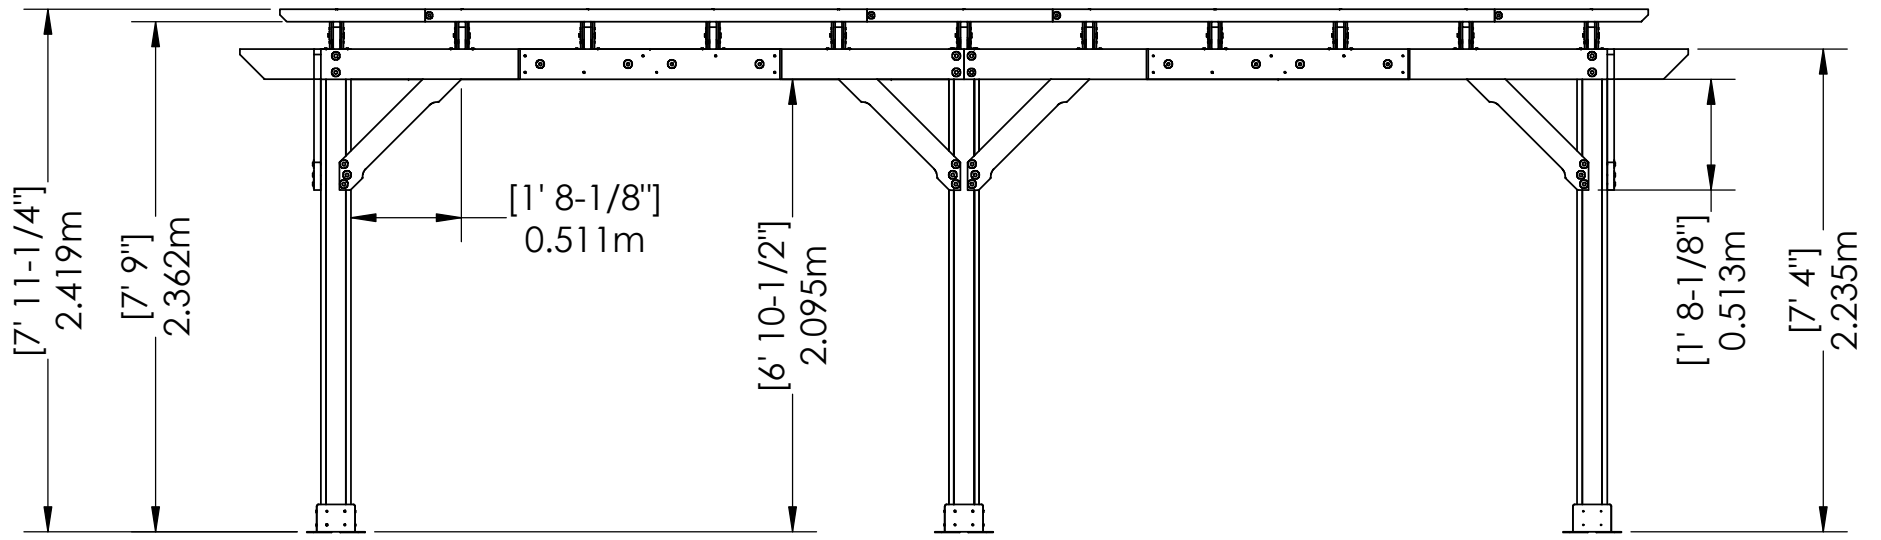

**YM11932 - 10 x 22
Pergola (HD Version)**

Center of Footing/Post
Dimensions

**YM11932 - 10 x 22
Pergola (HD Version)**

**YM11932 - 10 x 22
Pergola (HD Version)**

**YM11932 - 10 x 22
Pergola (HD Version)**

Peak Height:
7' 11.25" (2.41m)

Roof Dimensions:
22' (6.70m) x 10' (3.04m)

Outside Post Dimensions:
19' 6.50" (5.95m) x 8' (2.43m)

Ground to Bottom of Beam:
6' 10.50" (2.09m)

**YM11932 - 10 x 22
Pergola (HD Version)**