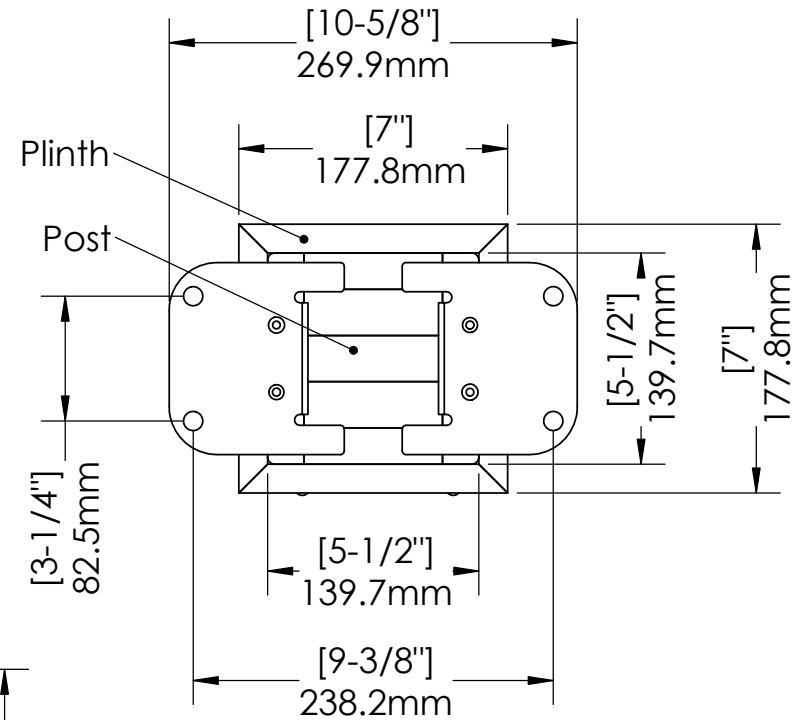

**YM11932 - 10 x 22
Pergola (HD Version)**

Center of Footing/Post
Dimensions

**YM11932 - 10 x 22
Pergola (HD Version)**

**YM11932 - 10 x 22
Pergola (HD Version)**

**YM11932 - 10 x 22
Pergola (HD Version)**

Peak Height:
7' 11.25" (2.41m)

Roof Dimensions:
22' (6.70m) x 10' (3.04m)

Outside Post Dimensions:
19' 6.50" (5.95m) x 8' (2.43m)

Ground to Bottom of Beam:
6' 10.50" (2.09m)

**YM11932 - 10 x 22
Pergola (HD Version)**