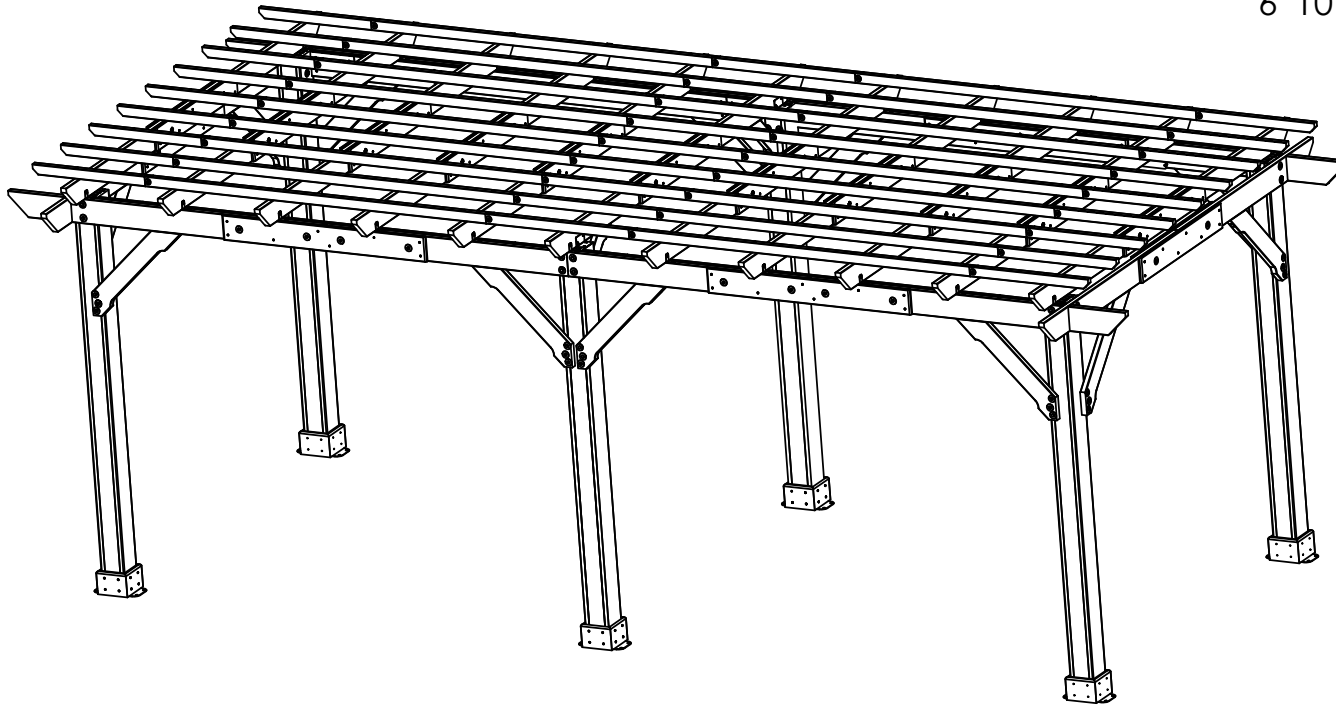

**YM11932 - 10 x 22
Pergola (HD Version)**

Center of Footing/Post
Dimensions

**YM11932 - 10 x 22
Pergola (HD Version)**

**YM11932 - 10 x 22
Pergola (HD Version)**

**YM11932 - 10 x 22
Pergola (HD Version)**

Peak Height:
7' 11.25" (2.41m)

Roof Dimensions:
22' (6.70m) x 10' (3.04m)

Outside Post Dimensions:
19' 6.50" (5.95m) x 8' (2.43m)

Ground to Bottom of Beam:
6' 10.50" (2.09m)

**YM11932 - 10 x 22
Pergola (HD Version)**