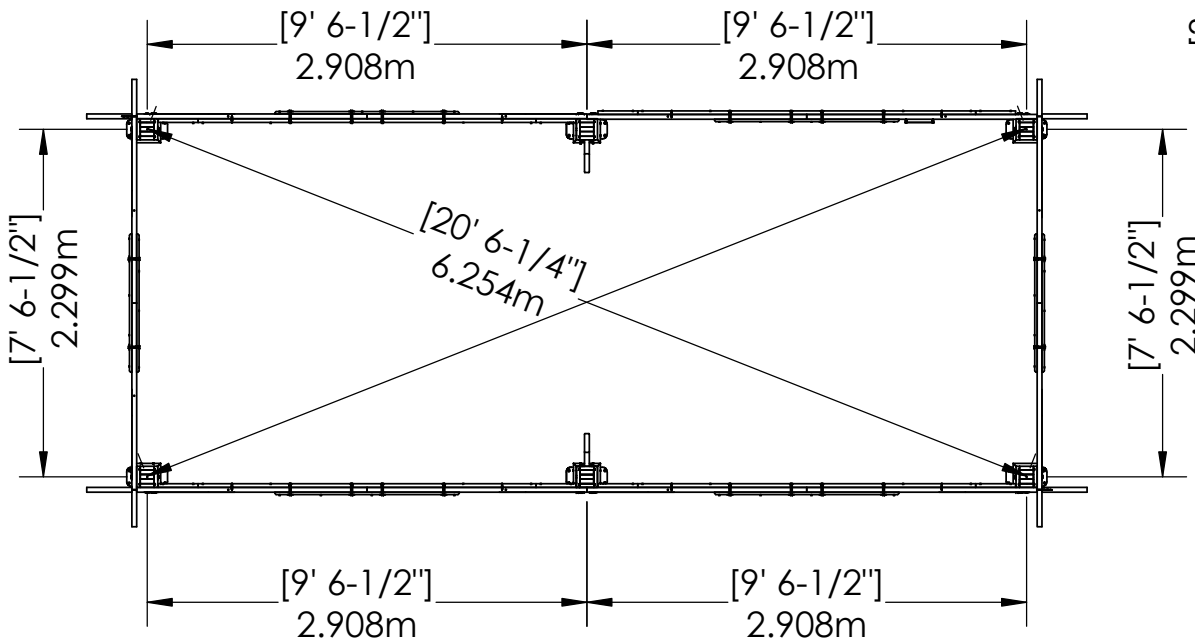

**YM11932 - 10 x 22
Pergola (HD Version)**

Center of Footing/Post
Dimensions

**YM11932 - 10 x 22
Pergola (HD Version)**

**YM11932 - 10 x 22
Pergola (HD Version)**

**YM11932 - 10 x 22
Pergola (HD Version)**

Peak Height:
7' 11.25" (2.41m)

Roof Dimensions:
22' (6.70m) x 10' (3.04m)

Outside Post Dimensions:
19' 6.50" (5.95m) x 8' (2.43m)

Ground to Bottom of Beam:
6' 10.50" (2.09m)

**YM11932 - 10 x 22
Pergola (HD Version)**