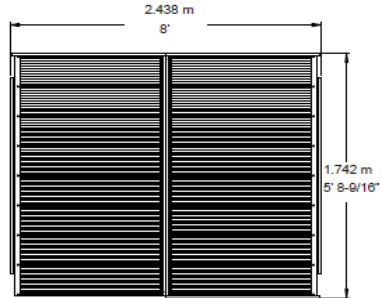

Yardistry Product Information Sheet

Unit Name Meridian Grilling Pavilion
 Product # YM11931
 UPC 628222119319
 Set Up Dimensions 5' 8 9/16" L x 8' W x 8'10" H
 Sold to Marketwide

Unique Features:

- Coffee Brown Aluminum Roofing
- Natural Cedar Stain
- 5" x 5" x 83" Post
- Helpful hints video available
- Shelf on 5'4 5/8" side (Short side)

Corner Brackets used as post mounts

5 year limited warranty

Instructions Available In:

- English
- French
- Spanish

Unit Information

Dimension from outside to outside of Posts	Dimension to center of Posts - for Footings	Dimension diagonally from post to post	Ground to bottom of beam	Slope of the Roof	Ground to top of Shelf
5' 4 9/16" x 7'0"	4'11 9/16" x 6'7"	7' 8"	79"	24.5°	40 5/8"

Carton & Skid Information

	Product #	UPC	Outside Box Dimensions			Box Weight	(ft³)	Tie	High
			L"	W"	H"	(lbs)			
Box 1	YP11931	628222119319	88 3/4	35 7/8	8	240	14.740	1	6
Pallet			89	36	4 1/4	100			
						340	15.740		

Pallet/Container Loading

Pallet 1 Size: 89" L x 36" W x 44 1/4" H - 1300 lbs

Pallet 2 Size: 89" L x 36"W x 52 1/4" H - 1540 lbs

Pallet 1

Pallet 2

Ecommerce (Shipping Pre-Paid)

Pallet Size: 89" L x 36"W x 12 3/4"