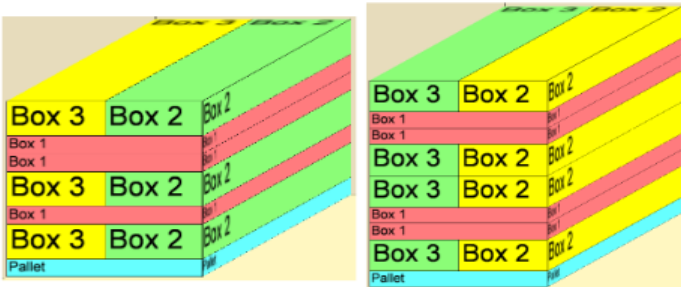

Pallet/Container Loading

Pallet 1 Size: 93 7/8" L x 43"W x 42 7/8"H - 1765 lbs
Pallet 2 Size: 93 7/8"L x 43"W x 55 3/4"H - 2320 lbs