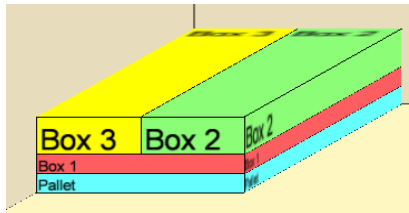

Yardistry Product Information Sheet

Unit Name 11 x 13 Meridian Gazebo
 Product # YM11912
 UPC 628222119128
 Set Up Dimensions 11' x 13' x 9'8"
 Sold to Home Depot

Unique Features:

- Natural Cedar Stain
- Graphite Aluminum Roof
- 5 year limited warranty
- 5 1/2 x 5 1/2 x 88" Posts

Compatible with YM11796 - 11 x 13 Gazebo Mosquito Mesh Kit

Instructions Available In:

- English
- French
- Spanish

Unit Information

Dimension from outside to outside of Posts	Dimension to center of Posts - for Footings	Dimension diagonally from post to post	Ground to bottom of beam	Slope of the Roof	
11' 8 1/2" x 9'8 1/2"	11'3" x 9' 3"	13' 11"	82 1/2"	21°	

Carton & Skid Information

	Product #	UPC	Outside Box Dimensions			Box Weight		Tie	High
			L"	W"	H"	(lbs)	(f³)		
Box 1	YP11912	628222119128	93 7/8	43	4 3/8	170	10.220		
Box 2	YP11913		93 7/8	21 7/8	8 1/2	200	10.101		
Box 3	YP11914		93 7/8	20 3/4	8 1/2	185	9.582		
Pallet			93 7/8	43	4 1/4	100			
						655	29.903		

Pallet/Container Loading

Pallet 1 Size: 93 7/8" L x 43"W x 42 7/8"H - 1765 lbs
 Pallet 2 Size: 93 7/8"L x 43"W x 55 3/4"H - 2320 lbs

Ecommerce (Shipping Pre-Paid)

Pallet Size: 93 7/8" L x 43" W x 17 1/8"H
 Pallet Weight: 655lbs