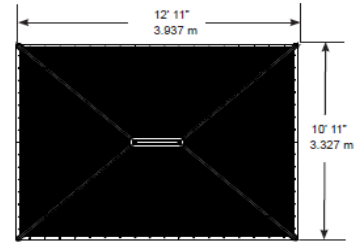

Yardistry Product Information Sheet

Unit Name 11 x 13 Meridian Gazebo
 Product # YM11912
 UPC 628222119128
 Set Up Dimensions 11' x 13' x 9'8"
 Sold to Home Depot

Unique Features:

- Natural Cedar Stain
- Graphite Aluminum Roof
- 5 year limited warranty
- 5 1/2 x 5 1/2 x 88" Posts

Compatible with YM11796 - 11 x 13 Gazebo Mosquito Mesh Kit

Instructions Available In:

- English
- French
- Spanish

Unit Information

Dimension from outside to outside of Posts	Dimension to center of Posts - for Footings	Dimension diagonally from post to post	Ground to bottom of beam	Slope of the Roof	
11' 8 1/2" x 9'8 1/2"	11'3" x 9' 3"	13' 11"	82 1/2"	21°	

Carton & Skid Information

	Product #	UPC	Outside Box Dimensions			Box Weight		Tie	High
			L"	W"	H"	(lbs)	(f³)		
Box 1	YP11912	628222119128	93 7/8	43	4 3/8	170	10.220		
Box 2	YP11913		93 7/8	21 7/8	8 1/2	200	10.101		
Box 3	YP11914		93 7/8	20 3/4	8 1/2	185	9.582		
Pallet			93 7/8	43	4 1/4	100			
						655	29.903		

Pallet/Container Loading

Pallet 1 Size: 93 7/8" L x 43"W x 42 7/8"H - 1765 lbs
 Pallet 2 Size: 93 7/8"L x 43"W x 55 3/4"H - 2320 lbs

Ecommerce (Shipping Pre-Paid)

Pallet Size: 93 7/8" L x 43" W x 17 1/8"H
 Pallet Weight: 655lbs