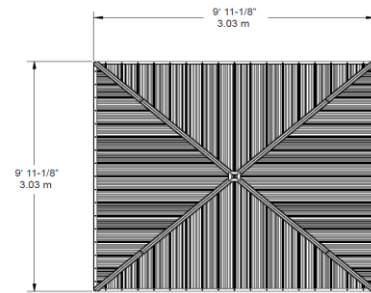

# Yardistry Product Information Sheet

Unit Name 10 x 10 Pavilion  
 Product # YM11909  
 UPC 628222119098  
 Set Up Dimensions 10' L x 9'11\" W x 9' 3 1/2 \" H  
 Sold to Home Depot CAN

## Unique Features:

- Natural Cedar Stain
- Coffee Brown Roof
- 5 1/2 x 5 1/2 x 88\" Posts
- Compatible with YM11795 - 10 x 10 Pavilion Mesh Kit

## Unit Information

Dimension from outside to outside of Posts	Dimension to center of Posts - for Footings	Dimension diagonally from post to post	Ground to bottom of beam	Slope of the Roof	
9' 6 1/2"	9'1" x 8' 2 1/2"	11' 7 1/8"	82 1/2"	20°	

## Pallet/Container Loading

Pallet Size: 89 1/2"L x 36" W x 47 1/8" H

Pallet Weight: 1450 lbs