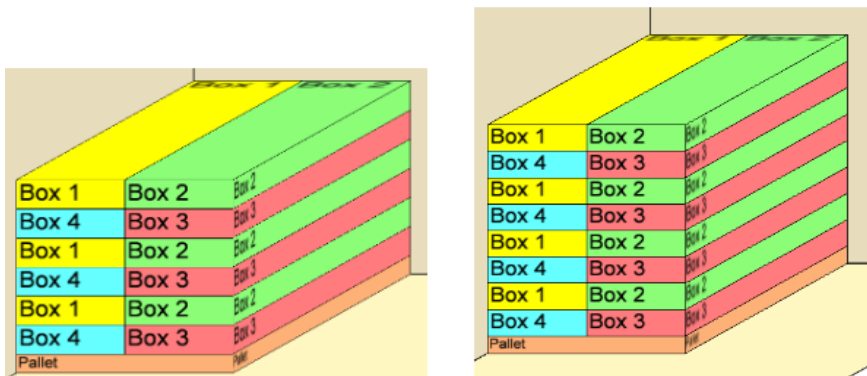

Pallet/Container Loading

Pallet 1 Size: 103 1/2" L x 44 3/4" W x 43 1/4" H - 1909 lbs
Pallet 2 Size: 103 1/2" L x 44 3/4" W x 56 1/4" H - 2512 lbs