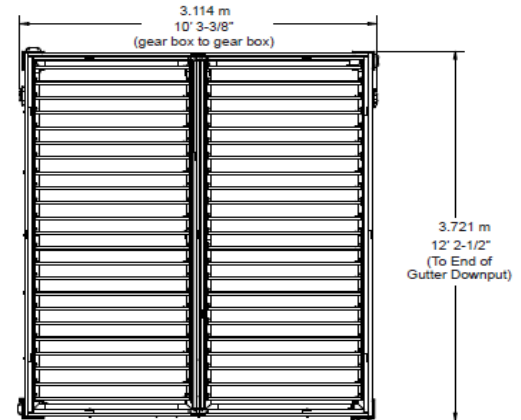

# Yardistry Product Information Sheet

Unit Name 10 x 12 Meridian Wood Room with Louvered Roof  
 Product # YM11832  
 UPC 628222118329  
 Set Up Dimensions 10'3 3/8"W x 12' 2 1/2" L x 8'3 1/2" H  
 Sold to Marketwide

## Unique Features:

- Natural Cedar Stain
- Light Gray Louvers, Gutters and Downspouts
- Wooden Plinths
- Downspouts on outside of Posts
- 6 x 6 x 89 1/2" Posts
- Silicone provided

Gear Box on each side of unit with crank handle

Height is measured with Louvers open

Two drain configurations available

## Unit Information

Dimension from outside to outside of Posts	Dimension to center of Posts - for Footings	Dimension diagonally from post to post	Ground to bottom of beam	Height of unit with Louvers closed	
10' x 12'	9'6" x 11' 6"	14' 2 11/16"	89 1/2"	95 1/2"	