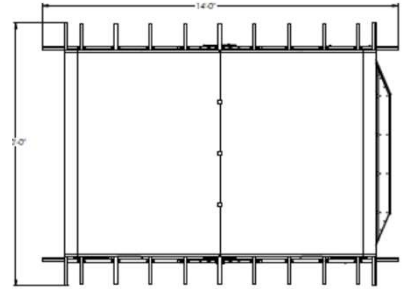

Yardistry Product Information Sheet

Unit Name Madison Pergola
 Product # YM11783X
 UPC 628222117834
 Set Up Dimensions 10' W x 14' L x 8' 2" H
 Sold to Marketwide

Unique Features:

- Baluster corner design
- Removable Sunshade in Mocha
- Built in bar and shelf
- Timber Gray Stain
- 5 year limited warranty

Instructions Available In:

- English
- French
- Spanish

Unit Information

Dimension from outside to outside of Posts	Dimension to center of Posts - for Footings	Dimension diagonally from post to post	Ground to bottom of beam
8' W x 12' L	7-9 1/4" x 11 8 7/8"	13' 9 1/2"	85 1/2"

Carton & Skid Information

	Product #	UPC	Outside Box Dimensions			Box Weight		Tie	High
			L"	W"	H"	(lbs)	(ft³)		
Box 1	YP11783X	628222117834	94	15 1/2	10 1/4	160	8.643	1	4
Box 2	YP11784		94	14 3/4	10 1/4	148	8.224	1	4
Box 3	YP11785		94	14 1/2	10 1/4	160	8.085	1	4
Pallet			94	45	4 3/4	80			
						548	27.952		

Pallet/Container Loading

Pallet Size: 94" L x 45" W x 45 3/4" H
 Pallet Weight: approx. 1912 lbs

Ecommerce

Pallet Size: 94" L x 45" W x 15"H
 Pallet Weight: Approx 538lbs

Sold to

2018/19 - Marketwide