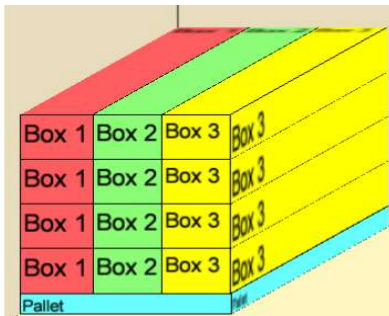

Pallet/Container Loading

Pallet Size: 94" L x 45" W x 45 3/4" H
Pallet Weight: approx. 1912 lbs