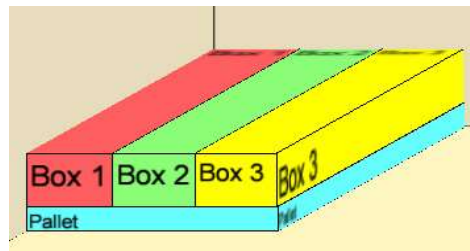

Ecommerce

Pallet Size: 94" L x 45" W x 15"H
Pallet Weight: Approx 538lbs

Sold to

2018/19 - Marketwide