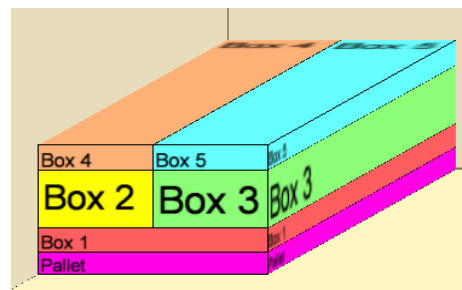

Yardistry Product Information Sheet

Unit Name 12 x 20 Meridian Gazebo
 Product # YM11775
 UPC 628222117759
 Set Up Dimensions 12'2" L X 20' 5" W x 10'2" H
 Sold to Marketwide

Unique Features:

- Coffee Brown Aluminum Roofing
- Natural Cedar Stain
- Arched Gussets
- 24 gauge aluminum roofing material
- 5 1/2" Beams

6 - 6 x 6 Posts

HEIGHT:
3.099 m / 10'2"

Instructions Available In:

- English
- French
- Spanish

Unit Information

Dimension from outside to outside of Posts	Dimension from Inside Post to Inside of Centre Posts	Dimension diagonally from post to post	Ground to bottom of beam	Slope of the Roof
10'10 3/8" x 19' 7/8"	8' 9 7/16"	20' 7 9/16"	86 1/2"	21°

Pallet/Container Loading

Pallet Size: 104"L x 45" W x 46 1/2" H

Pallet Weight: 1984 lbs

Ecommerce (Shipping Pre-Paid)

Pallet Size: 104" L x 45" W x 25 3/8" H

Pallet Weight: 1042 lbs

Sold to
Marketwide