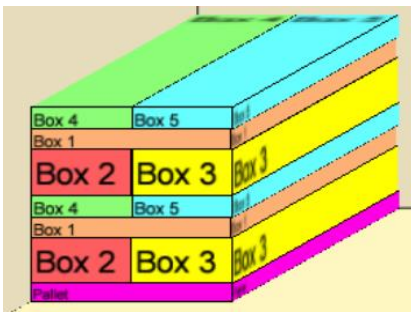

Pallet/Container Loading

Pallet Size: 104"L x 45" W x 46 1/2" H

Pallet Weight: 1984 lbs