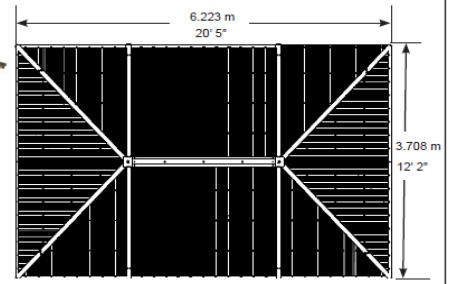

Yardistry Product Information Sheet

Unit Name 12 x 20 Meridian Gazebo
 Product # YM11775
 UPC 628222117759
 Set Up Dimensions 12'2" L X 20' 5" W x 10'2" H
 Sold to Marketwide

Unique Features:

- Coffee Brown Aluminum Roofing
- Natural Cedar Stain
- Arched Gussets
- 24 gauge aluminum roofing material
- 5 1/2" Beams

6 - 6 x 6 Posts

HEIGHT:
3.099 m / 10'2"

Instructions Available In:

- English
- French
- Spanish

Unit Information

Dimension from outside to outside of Posts	Dimension from Inside Post to Inside of Centre Posts	Dimension diagonally from post to post	Ground to bottom of beam	Slope of the Roof
10'10 3/8" x 19' 7/8"	8' 9 7/16"	20' 7 9/16"	86 1/2"	21°

Carton & Skid Information

	Product #	UPC	Outside Box Dimensions			Box Weight		Tie	High
			L"	W"	H"	(lbs)	(ft³)		
Box 1	YP11775	628222117759	104	44 1/2	5	256	13.391	1	2
Box 2	YP11776		104	22 3/8	10 7/8	236	14.645	1	2
Box 3	YP11777		104	22 3/8	10 7/8	223	14.645	1	2
Box 4	YP11778		104	22 1/2	5 1/4	115	7.109	1	2
Box 5	YP11779		104	22 1/2	5 1/4	112	7.109	1	2
Pallet			104	45	4 1/4	100			
						1042	61.899		

Pallet/Container Loading

Pallet Size: 104"L x 45" W x 46 1/2" H

Pallet Weight: 1984 lbs

Ecommerce (Shipping Pre-Paid)

Pallet Size: 104" L x 45" W x 25 3/8" H

Pallet Weight: 1042 lbs

Sold to
Marketwide