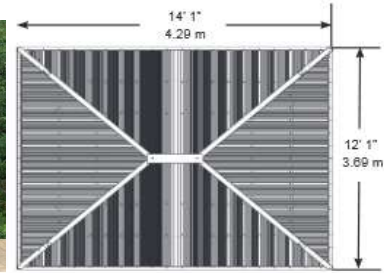

Yardistry Product Information Sheet

Unit Name 12' x 14' Meridain Gazebo with Aluminum Roof
 Product # YM11772
 UPC 628222117728
 Set Up Dimensions 12' 1" L x 14' 1" W x 10' 3" H
 Sold to Marketwide

Unique Features:

- Coffee Brown Aluminum roof
- Natural Cedar Stain
- 6" x 6" x 92" Post
- 24 gauge aluminum roofing material
- 5 year limited warranty

Helpful hints video available
3 lag Gussets

Instructions Available In:

- English
- French
- Spanish

Unit Information

Dimension from outside to outside of Posts	Dimension to center of Posts - for Footings	Dimension diagonally from post to post	Ground to bottom of beam	Slope of the Roof	
12' 10-3/8" L x 10' 10-3/8" W	12' 4-3/8" L x 10' 4-3/8" W	15' 5-1/4"	86.5"	21°	