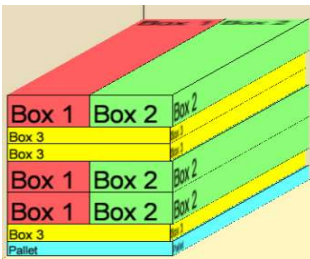

Pallet/Container Loading

Pallet Size: 104" L x 45" W x 47" H

Pallet Weight: 1999 lbs