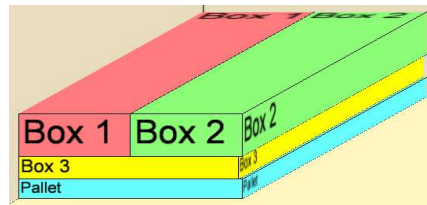

- English
- French
- Spanish

Unit Information

Dimension from outside to outside of Posts	Dimension to center of Posts - for Footings	Dimension diagonally from post to post	Ground to bottom of beam	Slope of the Roof	
12' 10-3/8" L x 10' 10-3/8" W	12' 4-3/8" L x 10' 4-3/8" W	15' 5-1/4"	86.5"	21°	

Pallet/Container Loading

Pallet Size: 104" L x 45" W x 47" H

Pallet Weight: 1999 lbs

Ecommerce (Shipping Pre-Paid)

Pallet Size: 104" L x 45" W x 18 1/2" H

Pallet Weight: 733 lbs

Sold to

2019 - Marketwide