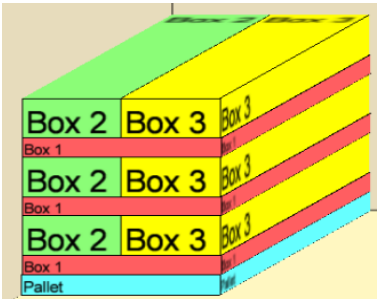

Pallet/Container Loading

Pallet Size: 93 1/2"L x 44 1/4" W x 46 3/4"H
Pallet Weight: approx. 1802 lbs