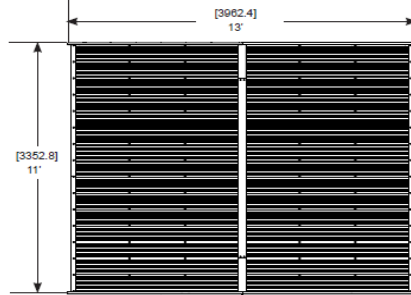

# Yardistry Product Information Sheet

<b>Unit Name</b>	11 x 13 Pavilion
<b>Product #</b>	YM11726
<b>UPC</b>	628222117261
<b>Set Up Dimensions</b>	11' L x 13' W x 10'1" H
<b>Sold to</b>	Market Wide

## Unique Features:

Coffee Brown aluminum roofing
Natural Cedar Stain
6" x 6" x 92" Posts
24 gauge aluminum roofing material
5 year limited warranty

Only a small run of these were completed  
 Yardistry cover, Borrowed Spaces within  
 Members Mark ID Plaque

## Unit Information

Dimension from outside to outside of Posts	Dimension to center of Posts - for Footings	Dimension diagonally from post to post	Ground to bottom of beam	Slope of the Roof	
11'	10'1" x 10'6"	166 1/2"	86 1/2"	21°	