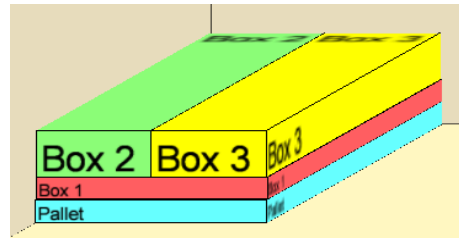

Ecommerce (Shipping Pre-Paid)

Pallet Size: 93 1/2" L x 44 1/4" W x 18 3/4"H
Pallet Weight: approx: 654lbs

Sold to

2018 - Market Wide - to use up existing MM stock