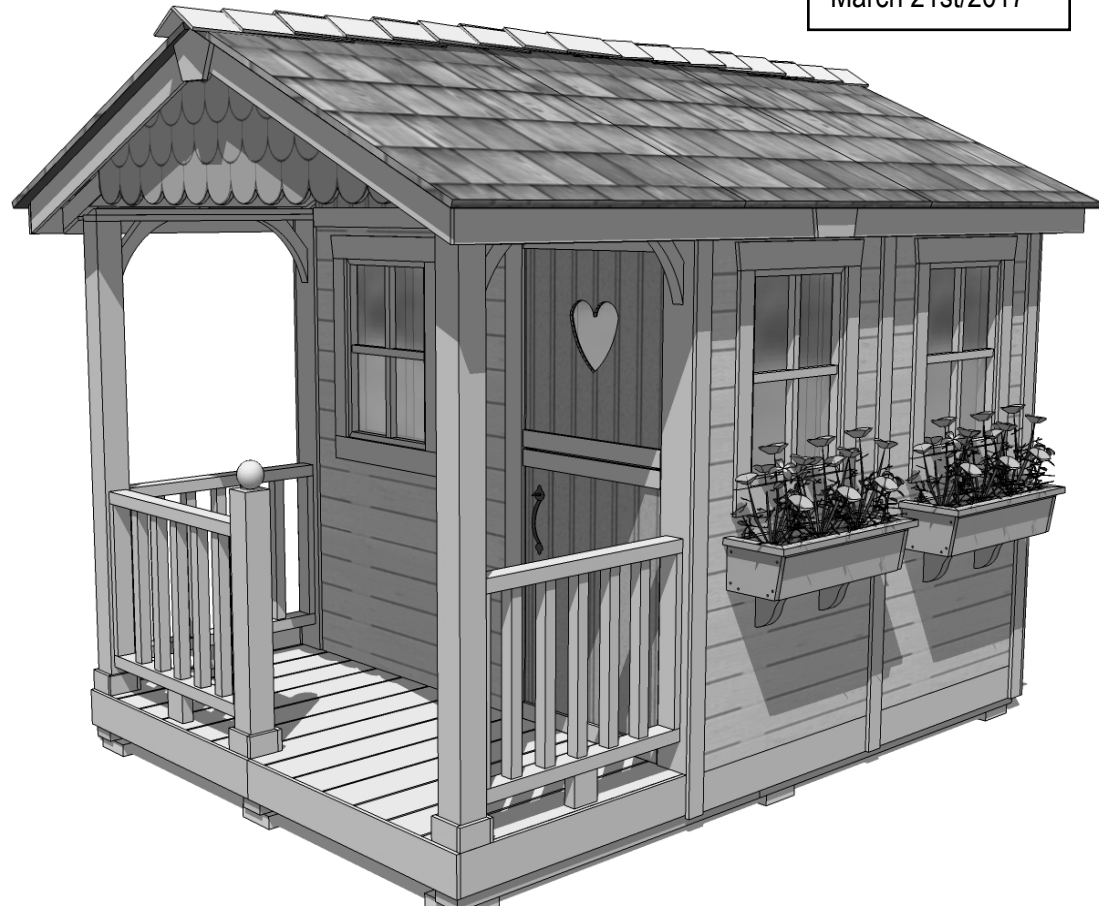

The Sunflower Playhouse is our best seller. An ideal playhouse for children to spend countless hours of playing in a safe environment.

### The Sunflower Kit Includes:

- 3 Functional Windows with Screens
- Functional Dutch Door
- 2 Flower Boxes
- Western Red Cedar Construction
- Lap Sided Cedar Panelized Wall Panels
- Cedar Shingled Panelized Roof Panels
- Designer Shingled Gable
- 3 ft Cedar Deck on Porch
- Panelized For Quick Assembly
- Hardware Included (screws and nails).

### Specifications:

- A: Floor Footprint = 75" wide x 105" deep
- B: Overall Width Incl. Roof Overhang = 88 1/2"
- C: Overall Depth Incl. Roof Overhang = 117"
- D: Overall Height Incl. Floor & Roof = 86"
- E: Interior Width frame to frame = 70"
- F: Interior Depth frame to frame = 65"
- G: Interior Height from floor= 76"
- H: Window Size = 18 1/4"wide x 22 1/2" high
- I: Door Dimensions = 23" wide x 58" high
- J: Overall Outside Porch Width = 75"
- K: Overall Outside Porch Depth = 34 1/4"
- L: Inside Front Porch Height = 62"