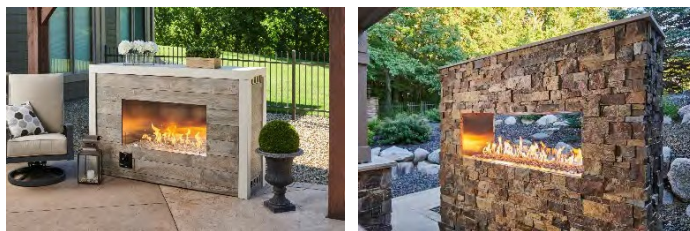

READY-TO-FINISH OUTDOOR FIREPLACES

RSTL-40DLP

Finished RTF Fireplace

BEAUTIFUL AND VERSATILE

Ready-to-finish linear fireplace enclosures are made from Fiberock® backerboard and G90 marine-grade galvanized steel framing. These can be finished on-site to match your landscaping, hardscaping, or exterior design with stone or other non-combustible materials. Choose between single-sided or see-through styles. Perfect for both commercial and residential

FEATURES:

- Available as see-through or single sided
- Made using G90 marine-grade galvanized steel framing and Fiberock® backerboard
- Fireplace opening enclosure is lined with #304 stainless steel
- Includes vents pre-installed, a cut-out for a control panel, and glass wind guard panels
- Linear Crystal Fire® Plus Burner Insert with [Direct Spark Ignition](#) or Manual Ignition controls – order fire media, external controls, timers, and emergency stop separately
- Can be used for liquid propane or natural gas installations – hard-pipe installation recommended
- Access Door conceals standard 20 lb. propane tank in base for 40” and 60” models
- Enclosures 8 feet or less ship in one piece with drop-ship option available
- UL Listed, Made in USA with US imported parts
- Contact sales@outdoorrooms.com for information on custom sizes