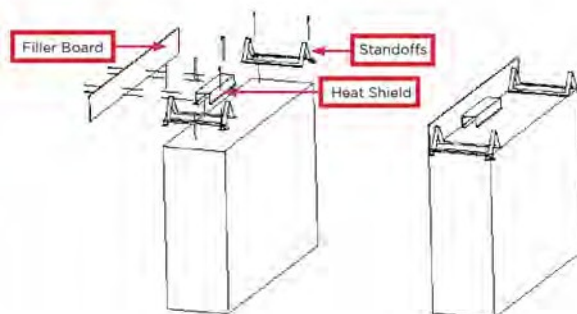

See-Through Opening

ITEM	ITEM CODE	BURNER INCLUDED/ BTUs (LP/NG)	OVERALL DIMENSIONS/VIEWING AREA DIMENSIONS	WEIGHT	MEDIA QUANTITY	RETAIL PRICE
Manual Ignition						
40" Ready-to-Finish See Through*	RSTL-40MLP	BI737 / 80,000	48" H x 72" W x 18.5" D / 40" W x 20" H	213 lbs	30 lbs	$3999
Direct Spark Ignition						
40" Ready-to-Finish See-Through	RSTL-40DNG or RSTL40DLP	BI73 / 80,000	48" H x 72" W x 18.5" D / 40" W x 20" H	220 lbs	30 lbs	$5499
60" Ready-to-Finish See-Through	RSTL-60DNG or RSTL60DLP	BI757 / 100,000	48" H x 92" W x 18.5" D / 60" W x 20" H	237 lbs	40 lbs	$6099
72" Ready-to-Finish See-Through	RSTL-72DNG or RSTL72DLP	BI766 / 100,000	48" H x 104" W x 18.5" D / 72" W x 20" H	262 lbs	50 lbs	$7899

*Manual control panel is mounted on lower front face of fireplace. Includes NG conversion kit and access door for LP storage.

OPTIONAL STANDOFF*

ITEM	ITEM CODE	RETAIL PRICE
Standoff for 40" See-Through Fireplace	RSTL-40-SO	
Standoff for 60" See-Through Fireplace	RSTL-60-SO	
Standoff for 72" See-Through Fireplace	RSTL-72-SO	
Standoff for 40" Single-Sided Fireplace	RFLP-40-SO	
Standoff for 60" Single-Sided Fireplace	RFLP-60-SO	
Standoff for 72" Single-Sided Fireplace	RFLP-70-SO	

*Standoffs are required for over framing with combustible materials