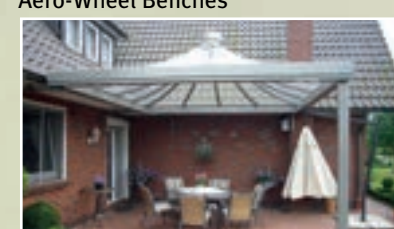

Please cut out and place in a stamped envelope.

Product overview

Other

RONDO Pavilion – Overview, uses, possibilities (RONDO Solar)

Subject to errors and alterations.

Simply ingenious – Fully revolvable!

Our partners near you:

Your partner for exceptional constructions.

The sensationally innovative twist: RONDO Pavilion As open as you like

The RONDO Pavilion. Always on the sunny side, facing away from the wind.