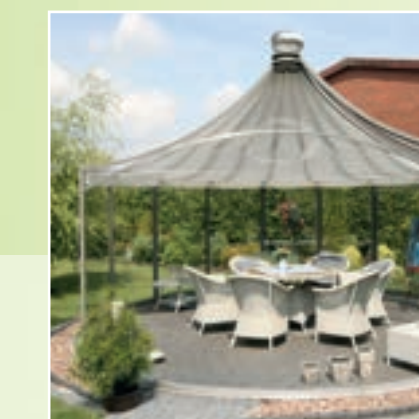

Our RONDO Pavilion offers you a living space with a “panoramic view”. The side pieces, which can be steplessly adjusted with or against each other, and provide protection against wind and weather — exactly where you need it.

The exceptional variety of the RONDO Pavilion:

- An al fresco sitting area
- An all-year meeting spot for the whole family
- Swimming pool or whirlpool covering
- A bandstand in the spa/resort garden
- As a smokers’ pavilion (in gastronomic settings, for instance)
- An artist’s workshop
- Customizable appearance through the use of a pagoda or domed roof, or with straight roof beams
- Complemented by ceiling or side shades
- Alternatively, coloured ceiling panes and side panels and/or opaque inserts are possible

The ideal solution for your whirlpool

RONDO Solar is the eye-catcher in your garden

Perfectly chosen furniture creates an atmosphere of wellbeing and relaxation

...directly next to your house

...as an al fresco sitting area

...for pleasant get-togethers

...or to simply lay back and relax