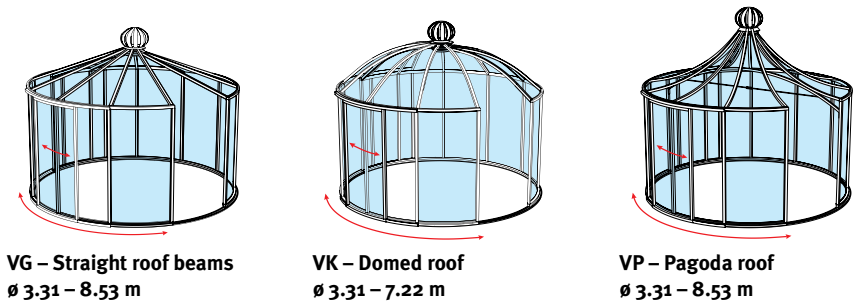

The sensationally innovative twist from RONDO offers a 360° panoramic view. Open or closed.

Our RONDO Pavilion offers you a living space with a “panoramic view”. The side pieces, which can be steplessly adjusted with or against each other, and provide protection against wind and weather — exactly where you need it.

The exceptional variety of the RONDO Pavilion:

- An al fresco sitting area
- An all-year meeting spot for the whole family
- Swimming pool or whirlpool covering
- A bandstand in the spa/resort garden
- As a smokers’ pavilion (in gastronomic settings, for instance)
- An artist’s workshop
- Customizable appearance through the use of a pagoda or domed roof, or with straight roof beams
- Complemented by ceiling or side shades
- Alternatively, coloured ceiling panes and side panels and/or opaque inserts are possible

Matching accessories available upon request.

Extremely easy to use

Stepless opening, up to 180°
Completely revolving, in every direction
With the sun — against the wind

Roof forms

Your RONDO can be constructed in a single day

Laying foundations is easy

Model Description

The standard models have two parts, can be revolved with- or against each other, and include a lockable sliding door in the outer segment. The side- and roof heights are dependent upon the roof form.

The aluminium construction is available in the following standard RAL colours:

- Pine green 6009,
- White aluminium 9006,
- Anthracite grey DB703, but also in all RAL special colours, upon request.

Glazing:

- Single-pane safety glass (ESG)
- Pane grid: Circa 1.0 m
- Glazing in the roof is made of highly impact-resistant Plexiglass®
- Transparent, or white
- UV-resistant.