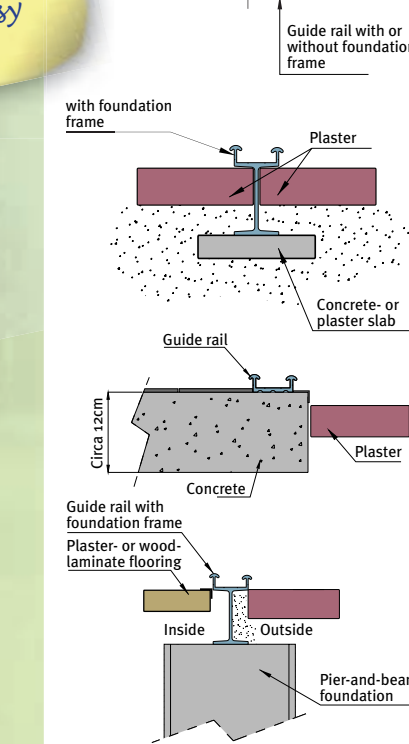

The exceptional variety of the RONDO Pavilion:

- An al fresco sitting area
- An all-year meeting spot for the whole family
- Swimming pool or whirlpool covering
- A bandstand in the spa/resort garden
- As a smokers’ pavilion (in gastronomic settings, for instance)
- An artist’s workshop
- Customizable appearance through the use of a pagoda or domed roof, or with straight roof beams
- Complemented by ceiling or side shades
- Alternatively, coloured ceiling panes and side panels and/or opaque inserts are possible

Matching accessories available upon request.

Extremely easy to use

Stepless opening, up to 180°
Completely revolving, in every direction
With the sun — against the wind

Roof forms

Your RONDO can be constructed in a single day

Laying foundations is easy

Model Description

The standard models have two parts, can be revolved with- or against each other, and include a lockable sliding door in the outer segment. The side- and roof heights are dependent upon the roof form.