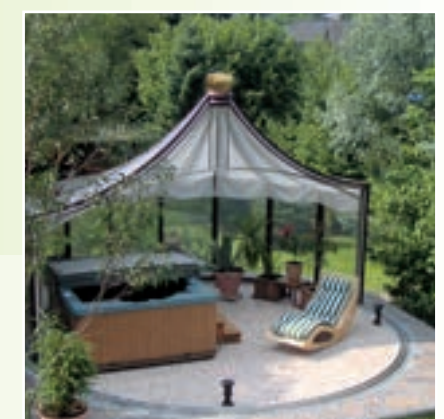

...or to simply lay back and relax